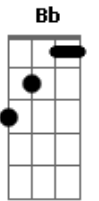

© ukulele-chords.com