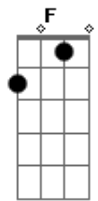

Beeshop - Suicide Girl

Tom: D

Bm **A**
I'm here to save you from loneliness
G
Long distance phone calls
Em
I'm right beside you
Bm
I'm here to talk to you,
A **G**
even if I sometimes just don't talk...
Em
just staring at you
(**Bm A G Em**)
Bm
Those pics you took...
A **G**
I must say I did not like'em at all
Em
They cannot see you
Bm **A**

I know you have to show everyone
G
that you're not feeling alright,
Em
but don't just blame it on me!
A **Bb**
'Cause if I am your Wolverine
Bm **D**
Then you're supposed to be Jean Grey
Em **F** **Gb7**
But sorry, honey... phoenixes don't die!
A **Bb**
So stop living this misery
Bm **D**
Pack your bags and leave with me
Em **F** **Gb7**
And let me tell the world that now you're mine!
G **A** **Bm**
Don't you dare to die now in my hands (arms)
D
My suicide girl
Creditos a Rondy

Acordes

© ukulele-chords.com

© ukulele-chords.com

© ukulele-chords.com

© ukulele-chords.com

© ukulele-chords.com

© ukulele-chords.com

© ukulele-chords.com

© ukulele-chords.com