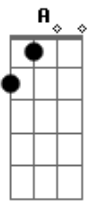

© ukulele-chords.com