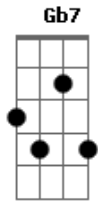

© ukulele-chords.com