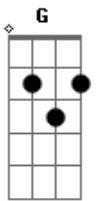

© ukulele-chords.com