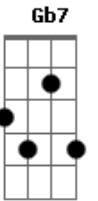

© ukulele-chords.com