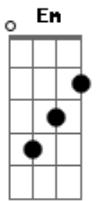

© ukulele-chords.com