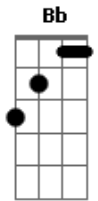

© ukulele-chords.com