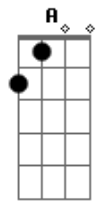

© ukulele-chords.com