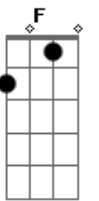

© ukulele-chords.com