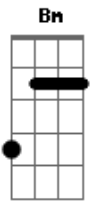

© ukulele-chords.com