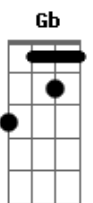

ukulele-chords.com