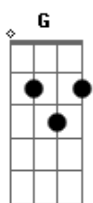

D
Don't wanna laugh
Don't wanna cry
Don't wanna quit
Don't wanna try
Em
Oh, baby that's you
A
Now look at what you're making me do

D D
Driving all night long
G
Just trying to bring
G
you this song
Em
Just do me a favor
C D
Open your window
D D
Crying on the phone
G G
Just trying to prove we..re both wrong
Em C
I'm getting tired of talking
D
all alone

D
It's not a plane
A
It's not a bird
C G
Oh honey that's not what I deserve
Bb D Em
I deserve to be your superman
A
(oh, baby, that's what I am)

D
I make you laugh
A
I make you cry
C
I make your hands reach the sky
G
So say your

final words
Bb D
Our plane is gonna crash tonight!

Em
But it's alright'.
A
It's all
alright!!!

D D
Driving all night long
G
Just trying to bring
G
you this song
Em
Just do me a favor
C D
Open your window
D D
Crying on the phone
G G
Just trying to prove we..re both wrong
Em C Bm
Is it so hard to you to know how much I love you?
Gb
And then we fight
A
And then we cry

E
And then laugh until we die
Until we close
G
both of our eyes
(there's something wrong with this song...)
A
You're not
Bb Bm
singing alone
Gb A E
We can fill all these miles between us with smiles
G
And give up this war
A
Why don't don't we make love right now
Like you never did before?

D D
Driving all night long
G
Just trying to bring
G
you this song
Em
Just do me a favor
C D
Open your window
D D
Crying on the phone
G G
Just trying to prove we..re both wrong
Em C
Is it so hard to you to know how much I love...
D
you? you? you? you? you?

Acordes

ukulele-chords.com