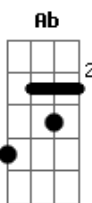

ukulele-chords.com