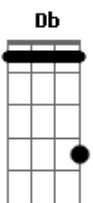

ukulele-chords.com