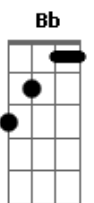

ukulele-chords.com