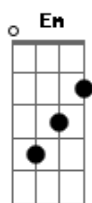

ukulele-chords.com