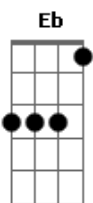

ukulele-chords.com