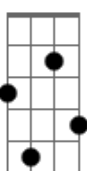

Bee Gees - You And I

tom:

Intro: Db7M Gb Db7M
Gb7M Db7M Ab7

Db7M Ebm7
All the man I am

You're are the reason for me, you help me understand
Ebm7 Gb7M Db7M Ebm7

I'll be your shelter from the rain that never ends
Db7M Ebm7 Db7M Gb

Db7M Ebm7
All the love we had

Ebm7 Gb7M Db7M Ebm7
Throwing my life away on songs I never heard

Just the speaking of a special word
Db7M Gb

I made you die inside, but you loved me

Db7M Db
And don?t believe the world

Bbm7 Db7
No, the world can?t give us a paradise

Gb7M
When you make your love to me

G
?Till I just could not to see the light

Db7M Bbm7 Db7M Bbm7
As long as I got you, as long you got me

Ebm7 Gb Db7M
As long as we got you and I

(Db7M Gb Db7M)
(Gb7M Db7M Ab7)

Db7M Ebm7
And I won?t let you down
Gb Db7M Bbm7
No better love will be there, when you turn around
Ebm7 Gb7M Db7M Ebm7
I'll be living for you ?till the ocean turns to sand

Db7M Ebm7
There will never be any man
Db7M Gb
Could love you just the way, that I love you

Db7M Db
So don?t believe the world
Bbm7 Db7
No, the world can?t give us a paradise
Gb7M
In the eye within the storm

G
When I just could not make it through the night
Db7M Bbm7 Db7M Bbm7
As long as I got you, as long you got me
Ebm7 Gb Db7M Gb Db7M Gb
As long as we got you and I ? you and I

Db7M Db
So don?t believe the world
Bbm7 Db7
No, the world can?t give us a paradise
Gb7M
In the eye within the storm

G
When I just could not make it through the night
Db7M Bbm7 Db7M Bbm7
As long as I got you, as long you got me
Ebm7 Gb Db7M
As long as we got you and I

(Db7M Db Bbm7)
(Db7 Gb G)
(Db7M Bbm7 Db7M)
(Bbm7 Ebm7 Gb Db7M)

Acordes

© ukulele-chords.com

Gb7M

© ukulele-chords.com

© ukulele-chords.com

© ukulele-chords.com

© ukulele-chords.com

© ukulele-chords.com

© ukulele-chords.com

© ukulele-chords.com

© ukulele-chords.com