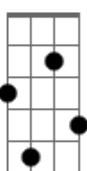

Db7M **Ebm7**
All the love we had

Ebm7 **Gb7M** **Db7M** **Ebm7**
Throwing my life away on songs I never heard

Just the speaking of a special word
Db7M **Gb**

I made you die inside, but you loved me

Db7M **Db**
And don?t believe the world

Db7M **Db**
So don?t believe the world
Bbm7 **Db7**
No, the world can?t give us a paradise
Gb7M

In the eye within the storm
G
When I just could not make it through the night
Db7M **Bbm7** **Db7M** **Bbm7**
As long as I got you, as long you got me
Ebm7 **Gb** **Db7M**
As long as we got you and I

(**Db7M** **Db** **Bbm7**)
(**Db7** **Gb** **G**)
(**Db7M** **Bbm7** **Db7M**)
(**Bbm7** **Ebm7** **Gb** **Db7M**)

Acordes

Db7M

© ukulele-chords.com

Gb7M

© ukulele-chords.com

Db

© ukulele-chords.com