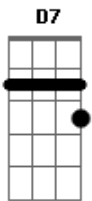

© ukulele-chords.com