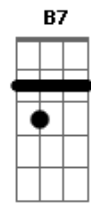

Em
 I will climb inside your world,

Am
 and at the dawn of history

Em
 I was born to find this girl.

Bm7 Em
 And I can see you with my eyes closed.

Bm7
 I can feel you when you're near me.

B7
 Just the knowing that you

Bm7
 I can feel you when you're near me.

B7
 Just the knowing that you

Am7
 hear me, could be,

Em
 you could measure my love.

Bm7 Em
 I can touch you with my hands tied (words of love).

Bm7
 It don't take no extra feeling (you won't believe).

B7 Am7
 Let your imagination, just run (take a hand).

Em
 You can measure my love.

Acordes

© ukulele-chords.com

© ukulele-chords.com

© ukulele-chords.com

© ukulele-chords.com

© ukulele-chords.com