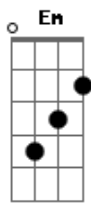

Em
 I will climb inside your world,

Am
 and at the dawn of history

Em
 I was born to find this girl.

Bm7 Em
 And I can see you with my eyes closed.

Bm7
 I can feel you when you're near me.

B7
 Just the knowing that you

C
 It's the hour.

D Em
 It's the sword that hides the stone.

C D C
 And one of us holds the power

D Em
 there to forge our hearts together,

Bm7
 here forever and forever.

Bm7 Em
 And I can see you with my eyes closed.

Bm7
 I can feel you when you're near me.

B7
 Just the knowing that you

Am7
 hear me, could be,

Em
 you could measure my love.

Bm7 Em
 I can touch you with my hands tied (words of love).

Bm7
 It don't take no extra feeling (you won't believe).

B7 Am7
 Let your imagination, just run (take a hand).

Em
 You can measure my love.

Acordes

© ukulele-chords.com

© ukulele-chords.com

© ukulele-chords.com

© ukulele-chords.com

© ukulele-chords.com