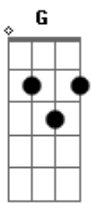

Em
 I will climb inside your world,

Am
 and at the dawn of history

Em
 I was born to find this girl.

Bm7 Em
 And I can see you with my eyes closed.

Bm7
 I can feel you when you're near me.

B7
 Just the knowing that you

C
 It's the hour.

D Em
 It's the sword that hides the stone.

C D C
 And one of us holds the power

D Em
 there to forge our hearts together,

Bm7
 here forever and forever.

Bm7 Em
 And I can see you with my eyes closed.

Bm7
 I can feel you when you're near me.

B7
 Just the knowing that you

Am7
 hear me, could be,

Em
 you could measure my love.

Bm7 Em
 I can touch you with my hands tied (words of love).

Bm7
 It don't take no extra feeling (you won't believe).

B7 Am7
 Let your imagination, just run (take a hand).

Em
 You can measure my love.

Acordes

© ukulele-chords.com

© ukulele-chords.com

© ukulele-chords.com

© ukulele-chords.com

© ukulele-chords.com