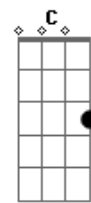

© ukulele-chords.com