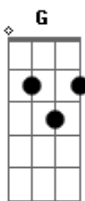

And my love I can see we are forever
everthing we are will never die
G A Gbm7 Bm w/RIFF A
Love is such a beautiful thing

Riff:
E|-----|-----|
B|-----10-12-12b-12-10-12--|
G|---9h11-----|
D|-----|
A|-----|
E|-----|

1 & ah 2 & 3 & 4 &

A7sus4
Oh you make my world a summer day
Are you just a dream to fade away?
Refrão:
D7 Gbm7
Nobody gets too much heaven no more
G D A7sus4
It's much harder to come by I'm waiting in a line.
D7 Gbm7
Nobody gets too much love anymore
G D A7sus4
It's as high as a mountain and harder to climb.
A7sus4
Ah you and me girl got a highway to the sky
we can turn around from the night or day
and the tears will have to wait
D7
You're my life I can see a new tomorrow
everthing we are will never die
G A Gbm7 Bm (A)
Love is such a beautiful thing
A7sus4
When you walk to me the night above
meant for all to see our precious love

Refrão:
D7 Gbm7
Nobody gets too much heaven no more
G D A7sus4
It's much harder to come by I'm waiting in a line.
D7 Gbm7
Nobody gets too much love anymore
G D A7sus4
It's as high as a mountain and harder to climb.
D7 G
Ahhhhhh AHHHHHHHHH!
G A Gbm7 Bm
Love is such a beautiful thing
A7sus4
Oh you make my world a summer day
C7sus4
Are you just a dream to faaaaaaaaade awaaaaaaay?

Refrão:
F Am7
Nobody gets too much heaven no more
Bb F C7sus4
It's much harder to come by I'm waiting in a line.
F Am7
Nobody gets too much love anymore
Bb F C7sus4
It's as wide as a river and harder to ride.

Acordes