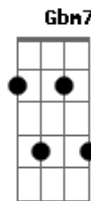

© ukulele-chords.com