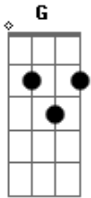

Bee Gees - This Is Where I Came In

Tom: **G**

TABBED BY: Martin Kelly

ACOUSTIC GUITAR INTRO VERSES [Two guitars left Right]

After three repeats in verses, you play this three times

1. To this repeat twice

PRE-CHORUS [Hope Rides On]

Acoustic once

]

]Electric

CHORUS [All guitars]

Repeat twice

BRIDGE

Acoustic

Repeat twice

]

]Electric [2nd 3rd time only]

ENDING [Electric]

Repeat

fades out.

Think that covers everything. For more tabs contact

Acordes

© ukulele-chords.com