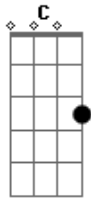

Bee Gees - This Is Where I Came In

Tom: **G**

TABBED BY: Martin Kelly

ACOUSTIC GUITAR INTRO VERSES [Two guitars left Right]

After three repeats in verses, you play this three times

1. To this repeat twice

PRE-CHORUS [Hope Rides On]

Acoustic once

]

]Electric

CHORUS [All guitars]

Repeat twice

BRIDGE

Acoustic

Repeat twice

]

]Electric [2nd 3rd time only]

ENDING [Electric]

Repeat

fades out.

Think that covers everything. For more tabs contact

Acordes

© ukulele-chords.com

© ukulele-chords.com

© ukulele-chords.com

© ukulele-chords.com