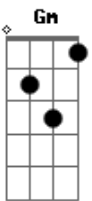

© ukulele-chords.com