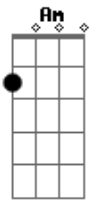

© ukulele-chords.com