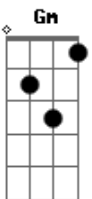

© ukulele-chords.com