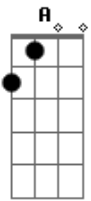

© ukulele-chords.com

© ukulele-chords.com