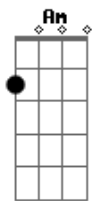

© ukulele-chords.com