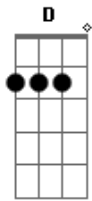

Bee Gees - The Chance of Love

Tom: D

D
You and me we're both the same.
A
It's this life a lonely game.
Am D G
I used to be a happy man.
Gm
And now I understand
D
just what it's all about.
E
I never had a doubt
G D
on the chance of love.

D
As a boy I lived down here.
A
I always saw you near.
Am D G
To be together was happiness.
Gm
And I just can't forget
D
the moment we first kissed.
E
I'd like to try again
G D

on the chance of love.

D G
Yeah, on the chance of love.
A
I'll do anything
D
to get you
G
by my side.
A
On the sound of love.
E
I will love you girl.
A G
You'll be mine.

D
All the world would then be free.
A
An apple falls from an apple tree.
Am D G
You and I will be together.
Gm
And you will understand
D
when I first take your hand
E
I'll open up the door
G D
to the chance of love.

Acordes