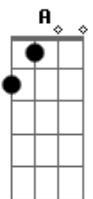

© ukulele-chords.com

© ukulele-chords.com