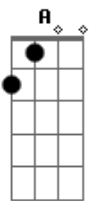

© ukulele-chords.com

© ukulele-chords.com