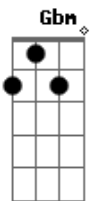

© ukulele-chords.com