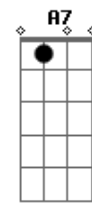

© ukulele-chords.com