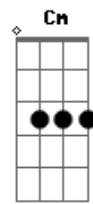

© ukulele-chords.com