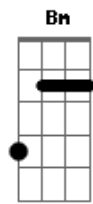

© ukulele-chords.com