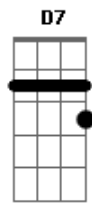

© ukulele-chords.com