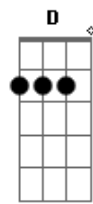

© ukulele-chords.com