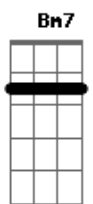

© ukulele-chords.com