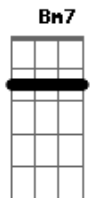

© ukulele-chords.com