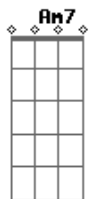

© ukulele-chords.com