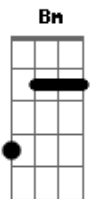

© ukulele-chords.com