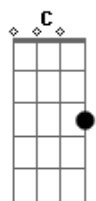

You'll never be free

Bm That emotion is always replaying **D**

Acordes

© ukulele-chords.com