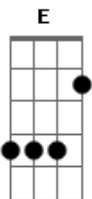

# Bee Gees - Paying The Price For Love

Tom: D

D Em D C C D D

Am7 Am Am Am C D E

Em  
How did you find there was somebody

Bm  
More than you want me

Am Cm  
I never understood Maybe I have never had you

G Bm C  
I have been lonely for you lately

A7  
You know the strongest heart is broken

When it falls

You turn and walk away and let it die

I've got this picture in my head

Of you in someone else's bed

And I am torn apart

Gbm E Gbm  
I'm torn apart inside

D A  
Who'll never be free

Bm D  
Now is all there will ever be

A Dbm Gbm  
Paying the price of love

D A Dbm D D  
My heart in my hands over you

E A Dbm Gbm  
But the battle is just not fair

D A

You'll never be free

**Bm** That emotion is always replaying **D**