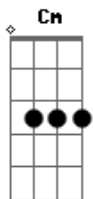

© ukulele-chords.com