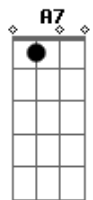

© ukulele-chords.com