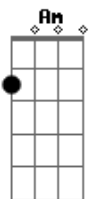

© ukulele-chords.com