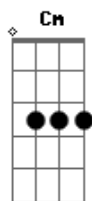

© ukulele-chords.com