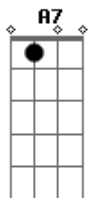

© ukulele-chords.com