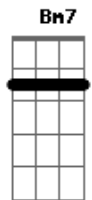

© ukulele-chords.com