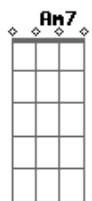

© ukulele-chords.com