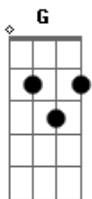

© ukulele-chords.com