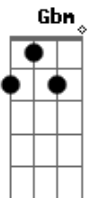

© ukulele-chords.com