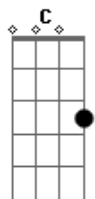

# Bee Gees - Paying The Price For Love

Tom: D

D Em D C C D D

Am7 Am Am Am C D E

Em  
How did you find there was somebody

Bm  
More than you want me

Am Cm  
I never understood Maybe I have never had you

G Bm C  
I have been lonely for you lately

A7  
You know the strongest heart is broken

When it falls

You turn and walk away and let it die

I've got this picture in my head

Of you in someone else's bed

And I am torn apart

Gbm E Gbm  
I'm torn apart inside

E D D E  
I'll build my world around you

E Bm7 Bm  
I was nothing when I found you

D A  
Paying the price of love

A Dbm Gbm  
Paying the price of love

D A Dbm D D  
The start of my end over you

E A Dbm Gbm  
When you're doing it for someone

D A  
Who'll never be free

Bm D  
Now is all there will ever be

A Dbm Gbm  
Paying the price of love

D A Dbm D D  
My heart in my hands over you

E A Dbm Gbm  
But the battle is just not fair

D A

You'll never be free