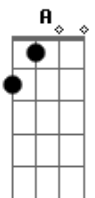

© ukulele-chords.com