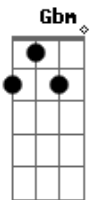

© ukulele-chords.com