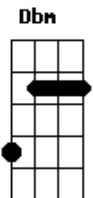

© ukulele-chords.com