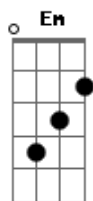

© ukulele-chords.com