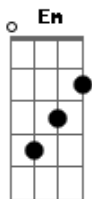

© ukulele-chords.com