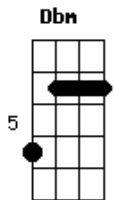

© ukulele-chords.com

© ukulele-chords.com