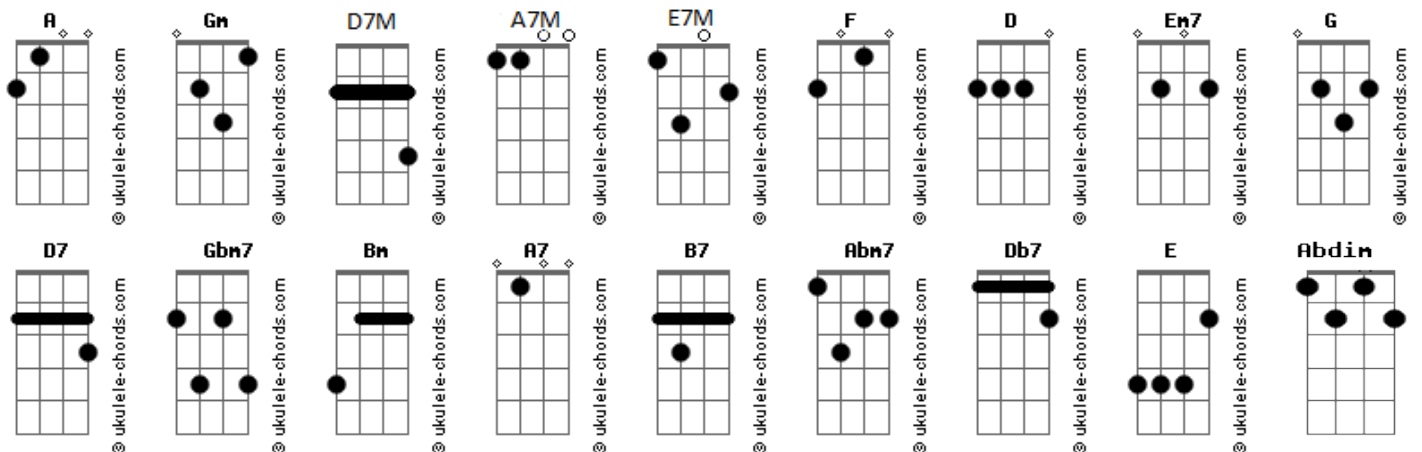

Bee Gees - Our Love (Don't Throw It All Away)

tom:
F (forma dos acordes no tom de D)
Capotraste na 3ª casa
Intro: D D7M Em7 A
D D7M Em7 A

D Em7 D7M G
Maybe I don't want to know the reason why
Em7
But lately you don't talk to me
G A D D7M Em7 A
And darling, I can't see me in your eyes

[Verse]

D Em7 D7M G
I hold you near, but you're so far away
Em7
And it's losing you I can't believe
G A D D7
To watch you leave and let this feeling die
G Abdim Gbm7
You alone are the living thing that keeps me alive
Bm Em7 A7 D
And tomorrow, if I'm here without your love
D7 G
You know I can't survive
Abdim Gbm7 G
Only my love can raise you high above it all

[Refrão]

A A7M
Don't throw it all away, our love, our love
G D
Don't throw it all away, our love
A A7M
Don't throw it all away, our love, our love
G D D7
Don't throw it all away, our love

(G Gm Gbm7 B7)
(Em7 A7 D)
(D7M Em7 A)

Acordes

D Em7 D7M G
We can take the darkness, make it full of light
Em7
But let your love flow back to me
G A7 D D7
How can you leave and let this feeling die?

G Abdim Gbm7 Bm
This happy room would be a lonely place when you are gone
Em7 A7 D D7
And I won't even have your shoulder for the crying on
G Abdim Gbm7 G
No other woman's love could be as true, I'm begging you

[Refrão]

A A7M
Don't throw it all away, our love, our love
G D
Don't throw it all away, our love
A A7M
Don't throw it all away, our love, our love
G D D7
Don't throw it all away, our love

G Em7 G Em7
We changed the world, we made it ours to hold
Gbm7 D7M
But dreams are made for those who really try
Gbm7 B7
This losing you is real
Abm7 Db7 Gbm7 B7
But I still feel you here inside
[Refrão]

E E7M
Don't throw it all away, our love, our love
D7M A
Don't throw it all away, our love
E E7M
Don't throw it all away, our love, our love
D7M A
Don't throw it all away, our love