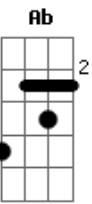

Am
Baa baa black sheep,
E
you haven't any wool.

Am
Captain Richardson
C
left himself a lonely wife in Hull.

G Am E Am G C

C7
Cherub,
F Dm
I lost a ship in the Baltic sea.

G C
I'm on an iceberg running free.

Am
"Fourteenth of February, eighteen ninety-nine,
The British ship Veronica was lost without a sign"

Acordes

© ukulele-chords.com

© ukulele-chords.com

© ukulele-chords.com

© ukulele-chords.com

© ukulele-chords.com