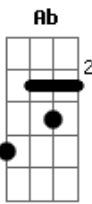

Am
Baa baa black sheep,
E
you haven't any wool.

Am
Captain Richardson
C
left himself a lonely wife in Hull.

G Am E Am G C

C7
Cherub,
F Dm
I lost a ship in the Baltic sea.

G C
I'm on an iceberg running free.

Am
"Fourteenth of February, eighteen ninety-nine,
The British ship Veronica was lost without a sign"

Acordes

© ukulele-chords.com

© ukulele-chords.com

© ukulele-chords.com

© ukulele-chords.com

© ukulele-chords.com