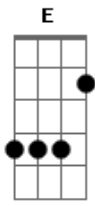

F
 It's all I can bare.

Fm Bb
 And the nights get long

Fm Bb
 but my heart holds on.

Eb
 It's no empty words.

Gm
 It's my lover's prayer (my lover's prayer).

Abmaj9 Bb
 It's my own silent message to you (message to you,
 message to).

Eb Gm
 Takes me there, my lover's prayer (oh).

Ab Bb
 And my soul is divided in two.

Fm Bb

'Cause I can't (can't) let go (oh can't).

Fm

Bb

And my heart has a mind of its own.

Eb

It's my lover's prayer.

Acordes

© ukulele-chords.com

© ukulele-chords.com

© ukulele-chords.com

© ukulele-chords.com

© ukulele-chords.com

© ukulele-chords.com