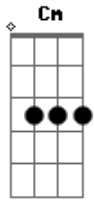

© ukulele-chords.com