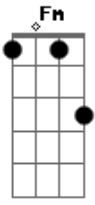

© ukulele-chords.com