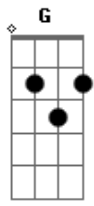

F
 It's all I can bare.

Fm Bb
 And the nights get long

Fm Bb
 but my heart holds on.

Eb
 It's no empty words.

Gm
 It's my lover's prayer (my lover's prayer).

Abmaj9 Bb
 It's my own silent message to you (message to you,
 message to).

Eb Gm
 Takes me there, my lover's prayer (oh).

Ab Bb
 And my soul is divided in two.

Fm Bb

'Cause I can't (can't) let go (oh can't).

Fm

Bb

And my heart has a mind of its own.

Eb

It's my lover's prayer.

Acordes

© ukulele-chords.com

© ukulele-chords.com

© ukulele-chords.com

© ukulele-chords.com

© ukulele-chords.com

© ukulele-chords.com