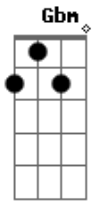

© ukulele-chords.com