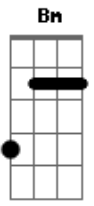

Eb Gm
 Takes me there, my lover's prayer (oh).

Ab Bb
 And my soul is divided in two.

Fm Bb

'Cause I can't (can't) let go (oh can't).

Fm

Bb

And my heart has a mind of its own.

Eb

It's my lover's prayer.

Acordes

© ukulele-chords.com

© ukulele-chords.com

© ukulele-chords.com

© ukulele-chords.com

© ukulele-chords.com

© ukulele-chords.com