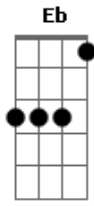

© ukulele-chords.com