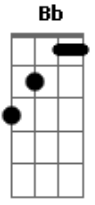

© ukulele-chords.com