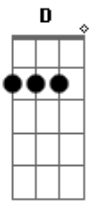

'Cause I can't (can't) let go (oh can't).

Fm

Bb

And my heart has a mind of its own.

Eb

It's my lover's prayer.

Acordes

© ukulele-chords.com