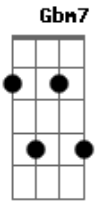

F
 It's all I can bare.

Fm Bb
 And the nights get long

Fm Bb
 but my heart holds on.

Eb
 It's no empty words.

Gm
 It's my lover's prayer (my lover's prayer).

Abmaj9 Bb
 It's my own silent message to you (message to you,
 message to).

Eb Gm
 Takes me there, my lover's prayer (oh).

Ab Bb
 And my soul is divided in two.

Fm Bb

'Cause I can't (can't) let go (oh can't).

Fm

Bb

And my heart has a mind of its own.

Eb

It's my lover's prayer.

Acordes

© ukulele-chords.com

© ukulele-chords.com

© ukulele-chords.com

© ukulele-chords.com

© ukulele-chords.com

© ukulele-chords.com