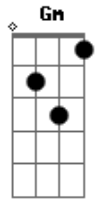

© ukulele-chords.com