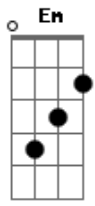

© ukulele-chords.com