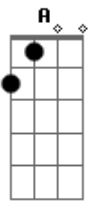

Eb Gm
 Takes me there, my lover's prayer (oh).

Ab Bb
 And my soul is divided in two.

Fm Bb

'Cause I can't (can't) let go (oh can't).

Fm

Bb

And my heart has a mind of its own.

Eb

It's my lover's prayer.

Acordes

© ukulele-chords.com

© ukulele-chords.com

© ukulele-chords.com

© ukulele-chords.com

© ukulele-chords.com

© ukulele-chords.com