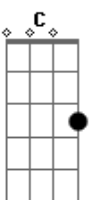

© ukulele-chords.com