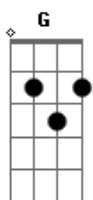

Em C
I'm just the man in the middle
G D
Of a complicated plan
Em C G D
No one to show me the signs
Em C
I'm just a creature of habit
G D
In a complicated world
Am
Nowhere to run to
Am
Nowhere to hide

Em A
Em
I know I let you down in so many ways
D
I know that sorry doesn't tell you
What you need me to say.
A
But, I would die for you baby
Em
Yes, I would die for you
Em A

I've been in disguise
Em D
And you forgive me and our love will rise
D
And you can understand
Em C
I'm just the man in the middle
G D
Of a complicated plan
Em C G D
No one to show me the light
Em C
I guess I'm weary from battle
G D
But I've just begun to fight
Am
Nowhere to run to
Am
Nowhere to hide

Em C
I'm just the man in the middle
G D
Of a complicated plan
Em C G D
No one to show me the signs
Em C
I'm just a creature of habit
G D
In a complicated world
Am
Nowhere to run to
Am
Nowhere hide
Em A

Em C
I'm just the man in the middle
G D
Of a complicated plan
Em C G D
No one to show me the light
Em C
I guess I'm weary from battle
G D
But I've just begun to fight
Am
Nowhere to run to
Am
Nowhere to hide

Em C G D
I'm just a man
Em C G D
The only man
Em G D
The stupid man...
Am
Nowhere to run to
Am
Nowhere to hide
(Em A) Em

Acordes

© ukulele-chords.com