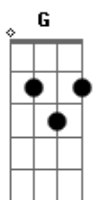

Em C
I'm just the man in the middle
G D
Of a complicated plan
Em C G D
No one to show me the signs
Em C
I'm just a creature of habit
G D
In a complicated world
Am
Nowhere to run to
Am
Nowhere to hide

Em A
Em
I know I let you down in so many ways
D
I know that sorry doesn't tell you
What you need me to say.
A
But, I would die for you baby
Em
Yes, I would die for you
Em A

I've been in disguise
Em D
And you forgive me and our love will rise
D
And you can understand
Em C
I'm just the man in the middle
G D
Of a complicated plan
Em C G D
No one to show me the light
Em C
I guess I'm weary from battle
G D
But I've just begun to fight
Am
Nowhere to run to
Am
Nowhere to hide
Em C
I'm just the man in the middle
G D
Of a complicated plan
Em C G D
No one to show me the signs
Em C
I'm just a creature of habit
G D
In a complicated world
Am
Nowhere to run to
Am
Nowhere hide
Em A
Em C
I'm just the man in the middle
G D
Of a complicated plan
Em C G D
No one to show me the light
Em C
I guess I'm weary from battle
G D
But I've just begun to fight
Am
Nowhere to run to
Am
Nowhere to hide
Em C G D
I'm just a man
Em C G D
The only man
Em G D
The stupid man...
Am
Nowhere to run to
Am
Nowhere to hide
(Em A) Em

Acordes

© ukulele-chords.com