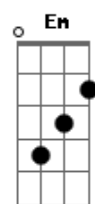

Bee Gees - Loose Talks Costs Lives

Tom: A
Intro: E Dbm Abm Gbm

Refrão:
E A7
Loose talk costs lives
Abm
People like to play
Dbm
We're basically the same
Abm
We never lie
E Em
Loose talk costs lives

Gbm
Don't look at me as if you don't remember me at all
E
There was laughter, there was pain
Gbm
But I won't make the same mistakes I made

You are too beautiful to me
Gbm
I hide my tears inside the rain

Bm7 A
Am I the soul you cast your spell upon
Abm Dbm7
I had control and now it's gone
Gbm
Or are you someone who controls my heart and mind

And I will never say a word
And I will never say goodbye

Refrão:
E A7
Loose talk costs lives
Abm
People like to play
Dbm
We're basically the same

Abm
We never lie
E Em
Loose talk costs lives
Gbm
I can see that someone hung a sign around your heart
E
And it reads "do not return"
Gbm
And there is so much trouble I could cause
Someone as beautiful as you
E
You can feel my candle burn
And I still recall some starry night
We had it all, we held on tight
I promised I would come to you and catch you if you fall
And they will never know about us
For just one moment you were mine

Loose talk costs lives
People like to play
We're basically the same
We never lie
Loose Talk costs lives

Solo 2x: E A E

Loose talk costs lives
For just one moment, just one moment, you were mine
Loose talk costs lives
(Our moment held in time)
People like to play
We're basically the same
We never lie
Loose talk costs lives
Loose talk costs lives
People like to play
We're basically the same
We never lie
Loose talk costs lives
Anúncios Google

Acordes

© ukulele-chords.com

© ukulele-chords.com

© ukulele-chords.com

© ukulele-chords.com

© ukulele-chords.com

© ukulele-chords.com

© ukulele-chords.com

© ukulele-chords.com

© ukulele-chords.com

© ukulele-chords.com