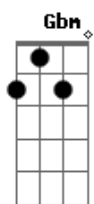

© ukulele-chords.com