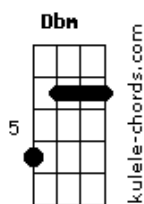

© ukulele-chords.com

© ukulele-chords.com