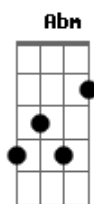

Bee Gees - Loose Talks Costs Lives

Tom: A
Intro: E Dbm Abm Gbm

Refrão:
E A7
Loose talk costs lives
Abm
People like to play
Dbm
We're basically the same
Abm
We never lie
E Em
Loose talk costs lives

Gbm
Don't look at me as if you don't remember me at all
E
There was laughter, there was pain
Gbm
But I won't make the same mistakes I made

You are too beautiful to me
Gbm
I hide my tears inside the rain

Bm7 A
Am I the soul you cast your spell upon
Abm Dbm7
I had control and now it's gone
Gbm
Or are you someone who controls my heart and mind

And I will never say a word
And I will never say goodbye

Refrão:
E A7
Loose talk costs lives
Abm
People like to play
Dbm
We're basically the same

Abm
We never lie
E Em
Loose talk costs lives
Gbm
I can see that someone hung a sign around your heart
E
And it reads "do not return"
Gbm
And there is so much trouble I could cause
Someone as beautiful as you
E
You can feel my candle burn
And I still recall some starry night
We had it all, we held on tight
I promised I would come to you and catch you if you fall
And they will never know about us
For just one moment you were mine

Loose talk costs lives
People like to play
We're basically the same
We never lie
Loose Talk costs lives

Solo 2x: E A E

Loose talk costs lives
For just one moment, just one moment, you were mine
Loose talk costs lives
(Our moment held in time)
People like to play
We're basically the same
We never lie
Loose talk costs lives
Loose talk costs lives
People like to play
We're basically the same
We never lie
Loose talk costs lives
Anúncios Google

Acordes

© ukulele-chords.com

© ukulele-chords.com

© ukulele-chords.com

© ukulele-chords.com

© ukulele-chords.com

© ukulele-chords.com

© ukulele-chords.com

© ukulele-chords.com

© ukulele-chords.com

© ukulele-chords.com