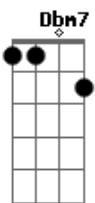

© ukulele-chords.com