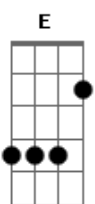

Bee Gees - Loose Talks Costs Lives

Tom: A
Intro: E Dbm Abm Gbm

Refrão:
E A7
Loose talk costs lives
Abm
People like to play
Dbm
We're basically the same
Abm
We never lie
E Em
Loose talk costs lives

Gbm
Don't look at me as if you don't remember me at all
E
There was laughter, there was pain
Gbm
But I won't make the same mistakes I made

You are too beautiful to me
Gbm
I hide my tears inside the rain

Bm7 A
Am I the soul you cast your spell upon
Abm Dbm7
I had control and now it's gone
Gbm
Or are you someone who controls my heart and mind

And I will never say a word
And I will never say goodbye

Refrão:
E A7
Loose talk costs lives
Abm
People like to play
Dbm
We're basically the same

Abm
We never lie
E Em
Loose talk costs lives
Gbm
I can see that someone hung a sign around your heart
E
And it reads "do not return"
Gbm
And there is so much trouble I could cause
Someone as beautiful as you
E
You can feel my candle burn
And I still recall some starry night
We had it all, we held on tight
I promised I would come to you and catch you if you fall
And they will never know about us
For just one moment you were mine

Loose talk costs lives
People like to play
We're basically the same
We never lie
Loose Talk costs lives

Solo 2x: E A E

Loose talk costs lives
For just one moment, just one moment, you were mine
Loose talk costs lives
(Our moment held in time)
People like to play
We're basically the same
We never lie
Loose talk costs lives
Loose talk costs lives
People like to play
We're basically the same
We never lie
Loose talk costs lives
Anúncios Google

Acordes

© ukulele-chords.com

© ukulele-chords.com

© ukulele-chords.com

© ukulele-chords.com

© ukulele-chords.com

© ukulele-chords.com

© ukulele-chords.com

© ukulele-chords.com

© ukulele-chords.com

© ukulele-chords.com