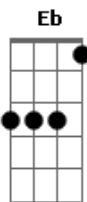

Bee Gees - Lonely Days

Tom: Eb

Cm Good morning mis **Fm** ter sunshine
Bb you brighten up **Eb7** my day **Eb7**
Ab come sit beside **Fm** me
Bb **Bdim** in your way.

Cm I see you ev **Fm** ry morning
Bb outside the res **Eb7** taurant **Eb7**
Ab The music plays **Fm**
Bb **Bdim** so nonchalant.

Cm **Bb** **F Bb** Lonely days, lonely nights.
Cm Where would I be without my woman?
Cm **Bb** **F Bb** Lonely days, lonely nights.
Cm Where would I be without my woman?
Cm **Bb** **F Bb**

Lonely days, lonely nights.
Cm Where would I be without my woman?
Cm **Bb** **F Bb** Lonely days, lonely nights.
Cm Where would I be without my woman?
Cm **Fm** Good morning mis **Eb7** ter sunshine **Eb7**
Bb you brighten up **Fm** my day
Ab come sit beside **Bb** me **Bdim**
in your way.
Cm **C** **Bb** **F Bb** Lonely days, lonely nights.
C Where would I be without my woman?
Bb **F Bb** Lonely days, lonely nights.
C Where would I be without my woman?
Bb **F Bb** Lonely days, lonely nights.
C Where would I be without my woman?

Acordes