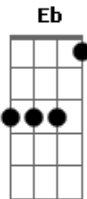

Bee Gees - Lonely Days

Tom: Eb

Cm Good morning mis **Fm** ter sunshine
Bb you brighten up **Eb7** my day **Eb7**
Ab come sit beside **Fm** me
Bb **Bdim** in your way.

Cm I see you ev **Fm** ry morning
Bb outside the res **Eb7** taurant **Eb7**
Ab The music plays **Fm**
Bb **Bdim** so nonchalant.

Cm **Bb** **F Bb** Lonely days, lonely nights.
Cm Where would I be without my woman?
Cm **Bb** **F Bb** Lonely days, lonely nights.
Cm Where would I be without my woman?
Cm **Bb** **F Bb**

Lonely days, lonely nights.
Cm Where would I be without my woman?
Cm **Bb** **F Bb** Lonely days, lonely nights.
Cm Where would I be without my woman?
Cm **Fm** Good morning mis **Eb7** ter sunshine **Eb7**
Bb you brighten up **Fm** my day
Ab come sit beside **Bb** me **Bdim**
in your way.
Cm **C** **Bb** **F Bb** Lonely days, lonely nights.
C Where would I be without my woman?
Bb **F Bb** Lonely days, lonely nights.
C Where would I be without my woman?
Bb **F Bb** Lonely days, lonely nights.
C Where would I be without my woman?

Acordes