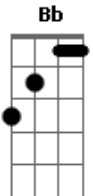

© ukulele-chords.com