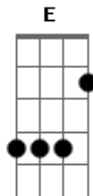

© ukulele-chords.com