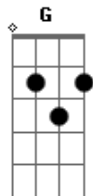

© ukulele-chords.com