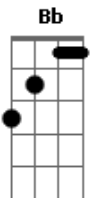

© ukulele-chords.com