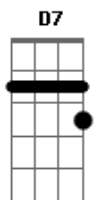

© ukulele-chords.com