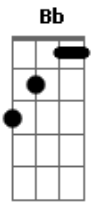

© ukulele-chords.com