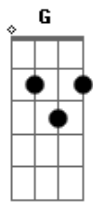

© ukulele-chords.com

© ukulele-chords.com