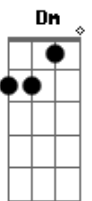

© ukulele-chords.com