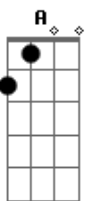

© ukulele-chords.com

© ukulele-chords.com