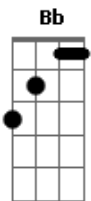

© ukulele-chords.com