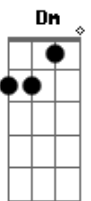

© ukulele-chords.com

© ukulele-chords.com