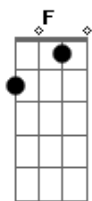

Bee Gees - I've Gotta Get A Message To You

Tom: C

Verse 2:

(Barry, Robin, and Maurice Gibb)

Intro: C F F F [2X]
/ / / / / / / /

I told him I'm in no hurry
But if I broke her heart, then won't you tell her I'm
sorry

Verse 1:

And for once in my life I'm alone
And I gotta let her know
Just in time before I go

^{Bb} The preacher talked with me and he ^{Cm} smiled
^F Said to come and walk with me, come and walk one more
mile

[repeat chorus]

^(Bb) Now for once in your life you're ^{Cm} alone
^F But you ain't got a dime
^G There's no time for the phone

Verse 3:

Well, I laughed but that didn't hurt
And it's only her love that keeps me wearing this dirt
Now I'm crying, but deep down inside
Well, I did it to him
Now it's my turn to die

Chorus:

[repeat chorus]

^C I've just gotta get a message to you ^{Dm}
^F Hold on, ^G hold on ^C
^C One more hour and my life will be through ^{Dm}
^F ^G ^C [1, 2: F, to verse 3: A, to
coda] Hold on, hold on

Coda [key changes to D]:

^(A) ^D ^{Em}
I've just gotta get a message to her
^G ^A ^D
Hold on, hold on
^D ^{Em}
One more hour and my life will be through
^G ^A ^D
Hold on, hold on [fade]

-- another ace 60's tab from Andrew Rogers

Acordes