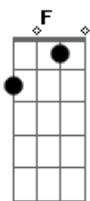

Bee Gees - I've Gotta Get A Message To You

Tom: C

Verse 2:

(Barry, Robin, and Maurice Gibb)

Intro: C F F F [2X]
/ / / / / / / /

I told him I'm in no hurry
But if I broke her heart, then won't you tell her I'm
sorry

Verse 1:

And for once in my life I'm alone
And I gotta let her know
Just in time before I go

^{Bb} The preacher talked with me and he ^{Cm} smiled
^F Said to come and walk with me, come and walk one more
mile

[repeat chorus]

^(Bb) Now for once in your life you're ^{Cm} alone
^F But you ain't got a dime
^G There's no time for the phone

Verse 3:

Well, I laughed but that didn't hurt
And it's only her love that keeps me wearing this dirt
Now I'm crying, but deep down inside
Well, I did it to him
Now it's my turn to die

Chorus:

[repeat chorus]

^C I've just gotta get a message to you ^{Dm}
^F Hold on, ^G hold on ^C
^C One more hour and my life will be through ^{Dm}
^F ^G ^C [1, 2: F, to verse 3: A, to
coda] Hold on, hold on

Coda [key changes to D]:

^(A) ^D ^{Em}
I've just gotta get a message to her
^G ^A ^D
Hold on, hold on
^D ^{Em}
One more hour and my life will be through
^G ^A ^D
Hold on, hold on [fade]

-- another ace 60's tab from Andrew Rogers

Acordes

© ukulele-chords.com