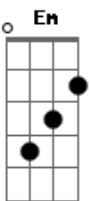

© ukulele-chords.com

© ukulele-chords.com