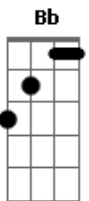

© ukulele-chords.com

© ukulele-chords.com