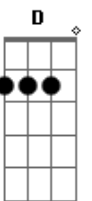

© ukulele-chords.com