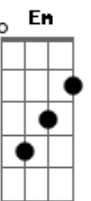

© ukulele-chords.com