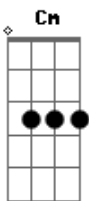

© ukulele-chords.com

© ukulele-chords.com