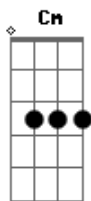

© ukulele-chords.com