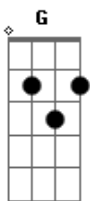

© ukulele-chords.com

© ukulele-chords.com