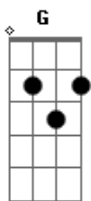

© ukulele-chords.com