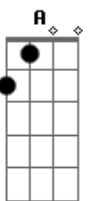

© ukulele-chords.com