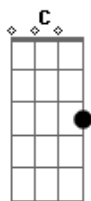

© ukulele-chords.com

© ukulele-chords.com