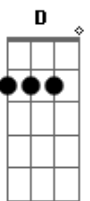

© ukulele-chords.com

© ukulele-chords.com