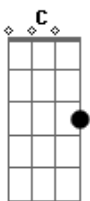

© ukulele-chords.com

© ukulele-chords.com