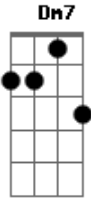

© ukulele-chords.com