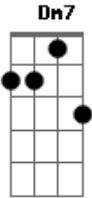

© ukulele-chords.com