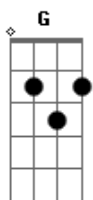

Bee Gees - I Was The Child

tom:
G
When I was young
Am C
We walked to school
F Dm Bb
And I carried your books 'cause even then
Am
I was a fool
Am D
But you grew up
G C
And said goodbye
F Dm Bb
I still remember the things that made me cry
D Gbm
For all too soon my story ends

G D A
I found a love now not even friends
D Gbm G A
Why loving you, loving me like you used to do
I was the child
Am D
I held your hand
G C
And I told you things
F Dm Bb
And I made you believe, believe in fairy tales
D Gbm
For all too soon my story ends
G D A
I found a love now not even friends
D Gbm G A
Why loving you, loving me like you used to do
I was the child

Acordes

© ukulele-chords.com