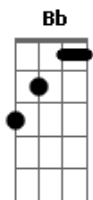

© ukulele-chords.com