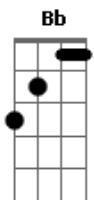

© ukulele-chords.com