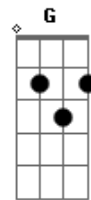

© ukulele-chords.com