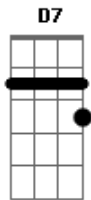

© ukulele-chords.com