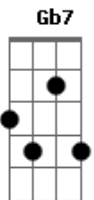

© ukulele-chords.com