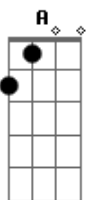

© ukulele-chords.com