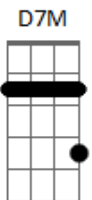

© ukulele-chords.com