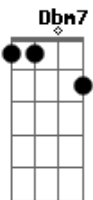

© ukulele-chords.com