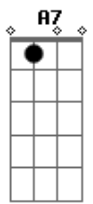

© ukulele-chords.com