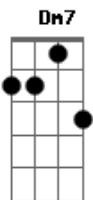

© ukulele-chords.com