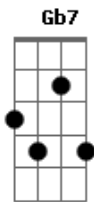

© ukulele-chords.com