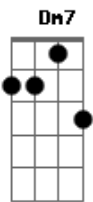

© ukulele-chords.com