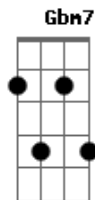

© ukulele-chords.com