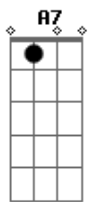

© ukulele-chords.com