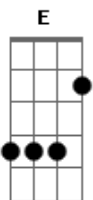

Bee Gees - How Deep Is Your Love

tom:
A
I know your eyes in the morning sun
Gb7 Bm7 A7M D7M Gbm7 E E Gbm7
I feel you touch me in the pouring rain
A7M D7M Gbm7 E E Gb7
And the moment that you wander far from me
Bm7 Gbm7 E E
I wanna feel you in my arms again
D7M D7M
And you come to me on a summer breeze
Bm7 D7M Dm7
Keep me warm in your love, then you softly leave
Bm7 D7M D7M
And it's me you need to show
A7M
How deep is your love?
A7
How deep is your love?
A7
How deep is your love?
D7M Dm7
I really mean to learn
A7M A7
'Cause we're living in a world of fools
Gbm7 Gb7 Bm7
Breaking us down when they all should let us be
D7M Dm7 A7M
We belong to you and me
D7M Gbm7
I believe in you
Gb7 Bm7 Gbm7 E E
You know the door to my very soul

A7M D7M Gbm7 Gb7
You're the light in my deepest, darkest hour
Bm7 Gbm7 E E
You're my savior when I fall
D7M D7M
And you may not think I care for you
Bm7 D7M Dm7
When you know down inside that I really do
Bm7 D7M D7M
And it's me you need to show
A7M
How deep is your love?
A7M
How deep is your love?
A7
How deep is your love?
D7M Dm7
I really mean to learn
A7M A7
'Cause we're living in a world of fools
Gbm7 Gb7 Bm7
Breaking us down when they all should let us be
D7M Dm7 A7M
We belong to you and me
A7
Oh?oh That's your love
D7M Dm7
I really mean to learn
A7M A7
'Cause we're living in a world of fools
Gbm7 Gb7 Bm7
Breaking us down when they all should let us be
D7M Dm7
We belong to you and me

Acordes

© ukulele-chords.com