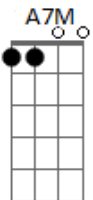

© ukulele-chords.com