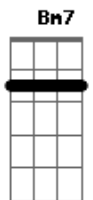

© ukulele-chords.com