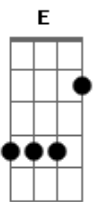

Bee Gees - How Deep Is Your Love

tom:
A
I know your eyes in the morning sun
Gb7 Bm7 A7M D7M Gbm7 E E Gbm7
I feel you touch me in the pouring rain
A7M D7M Dbm7 Gbm7 Gb7
And the moment that you wander far from me
Bm7 Gbm7 E E
I wanna feel you in my arms again
D7M Dbm7
And you come to me on a summer breeze
Bm7 D7M Dm7
Keep me warm in your love, then you softly leave
Bm7 Dbm7 D7M
And it's me you need to show
A7M
How deep is your love?
A7
How deep is your love?
A7
How deep is your love?
D7M Dm7
I really mean to learn
A7M A7
'Cause we're living in a world of fools
Gbm7 Gb7 Bm7
Breaking us down when they all should let us be
Dbm7 Dm7 A7M
We belong to you and me
Dbm7 Gbm7
I believe in you
Gb7 Bm7 Gbm7 E E
You know the door to my very soul

A7M Dbm7 Gbm7 Gb7
You're the light in my deepest, darkest hour
Bm7 Gbm7 E E
You're my savior when I fall
D7M Dbm7
And you may not think I care for you
Bm7 D7M Dm7
When you know down inside that I really do
Bm7 Dbm7 D7M
And it's me you need to show
A7M
How deep is your love?
A7M
How deep is your love?
A7
How deep is your love?
D7M Dm7
I really mean to learn
A7M A7
'Cause we're living in a world of fools
Gbm7 Gb7 Bm7
Breaking us down when they all should let us be
Dbm7 Dm7 A7M
We belong to you and me
A7
Oh?oh That's your love
D7M Dm7
I really mean to learn
A7M A7
'Cause we're living in a world of fools
Gbm7 Gb7 Bm7
Breaking us down when they all should let us be
Dbm7 Dm7
We belong to you and me

Acordes

© ukulele-chords.com