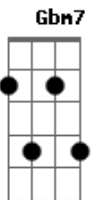

© ukulele-chords.com