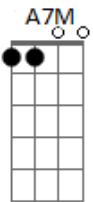

© ukulele-chords.com