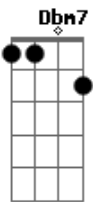

© ukulele-chords.com