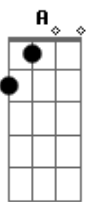

© ukulele-chords.com