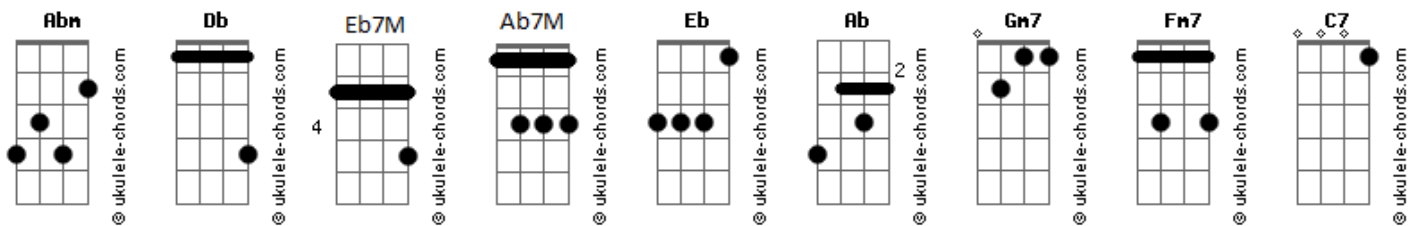

Bee Gees - How Deep Is Your Love

tom:

Intro: Eb Eb7M Ab7M Ab

[Primeira Parte]

I know your eyes in the morning sun
 I feel you touch me in the pouring rain
 And the moment that you wander far from me
 I wanna feel you in my arms again

[Pré-Refrão]

And you come to me on a summer breeze
 Keep me warm in your love, then you softly leave
 And it's me you need to show

[Refrão]

How deep is your love
 How deep is your love, how deep is your love
 I really mean to learn
 Cause we're living in a world of fools breaking us down
 When they all should let us be
 We belong to you and me

[Segunda Parte]

I believe in you
 You know the door to my very soul
 You're the light in my deepest, darkest night
 You're my savior when I fall

[Pré-Refrão]

And you may not think I care for you
 When you know down inside that I really do
 And it's me you need to show

Acordes

[Refrão]

How deep is your love
 How deep is your love, how deep is your love
 I really mean to learn
 Cause we're living in a world of fools breaking us down
 When they all should let us be
 We belong to you and me