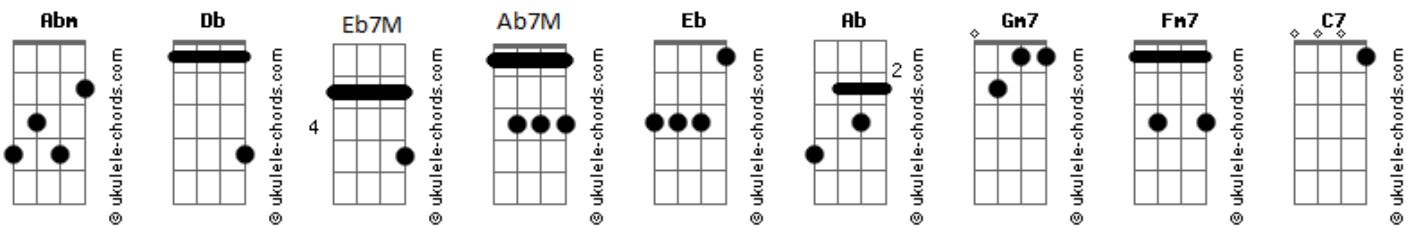

Bee Gees - How Deep Is Your Love

tom:

Intro: Eb Eb7M Ab7M Ab

[Primeira Parte]

I know your eyes in the morning sun
 I feel you touch me in the pouring rain
 And the moment that you wander far from me
 I wanna feel you in my arms again

[Pré-Refrão]

And you come to me on a summer breeze
 Keep me warm in your love, then you softly leave
 And it's me you need to show

[Refrão]

How deep is your love
 How deep is your love, how deep is your love
 I really mean to learn
 Cause we're living in a world of fools breaking us down
 When they all should let us be
 We belong to you and me

[Segunda Parte]

I believe in you
 You know the door to my very soul
 You're the light in my deepest, darkest night
 You're my savior when I fall

[Pré-Refrão]

And you may not think I care for you
 When you know down inside that I really do
 And it's me you need to show

Acordes

[Refrão]

How deep is your love
 How deep is your love, how deep is your love
 I really mean to learn
 Cause we're living in a world of fools breaking us down
 When they all should let us be
 We belong to you and me