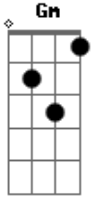

© ukulele-chords.com