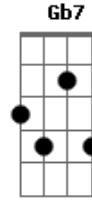

© ukulele-chords.com