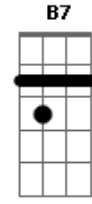

© ukulele-chords.com