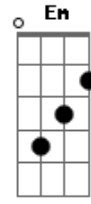

© ukulele-chords.com