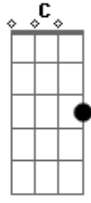

© ukulele-chords.com