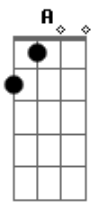

© ukulele-chords.com