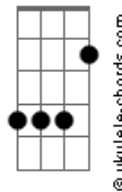

Bee Gees - Guilty

Tom: **D**

D
Shadows falling , baby , we stand alone

D **Bm**
Out on the street everybody you meet got a heartache of their own

Bm
It oughta be illegal

Gbm **Bm** **Gbm**
Make it a crime to be lonely or sad

Bm
It oughta be illegal

Gbm **Bm**
You got a reason for livin'

C
You battle on with the love you're livin' on

E
You gotta be mine

D **E**
We take it away

D **E** **D** **E**
It's gotta be night and day

D **E**
Just a matter of time

CHORUS

And we got nothing to be guilty of

G
Our love will climb any mountain near or far , we are

A **D7M**
And we never let it end

And we got nothing to be sorry for

Our love is one in a million

G **A** **D7M**
Eyes can see that we got a highway to the sky

Bm **D**
Don't wanna hear your goodbye

Bm **D**
Dont wanna hear your goodbye

Pulse's racing , darling
How grand we are
Little by little we meet in the middle
There's danger in the dark
It oughta be illegal
Make it a crime to be out in the cold
It oughta be illegal
You got a reason for livin'
You battle on with the love you're buildin' on
You gotta be mine
We take it away
It's gotta be night and day
Just a matter of time

Acordes

E