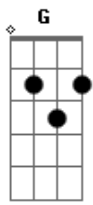

Acordes

© ukulele-chords.com