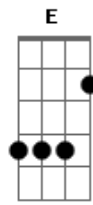

© ukulele-chords.com