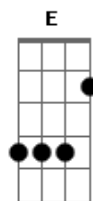

© ukulele-chords.com