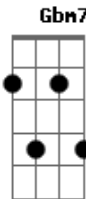

© ukulele-chords.com