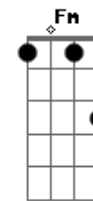

© ukulele-chords.com