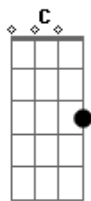

© ukulele-chords.com