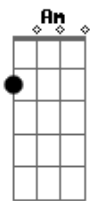

© ukulele-chords.com