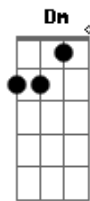

© ukulele-chords.com