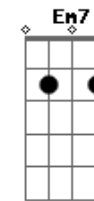

© ukulele-chords.com