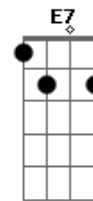

© ukulele-chords.com