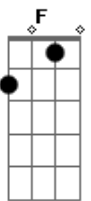

Am Your soul is naked, it tells you what it wants.
Am I read your letter and look at how close I've come.
G There's more for us to see in this philosophy.
Am We both end up in heaven and look at how close we'd be.
Dm I just want to get closer than close to you.
Dm I know that one way or the other
Dm any test of my faith will do.
Em7 I give my heart for you to break.
F I give my final breath.
F When nothing lasts forever see
Ab what we can turn eternity into.
Fm Bbm Fm And I just want to get closer than close to you
Bbm Fm to the moment you discover
Bbm what the best of my love can do.
Cm7 And lovers fall for lovers' friends.
Fm We make each other cry,
Db living in each others lives
E and trying to make the fantasy come true.
Fm Bbm Fm I just want to get closer than close to you.
Bbm Baby, I just want to get closer than close to you...

Acordes

© ukulele-chords.com