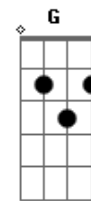

© ukulele-chords.com