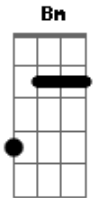

Bee Gees - Blue Island

Tom: D
Intro: G

G D Em
Living in a world that dies within
You are they who try and touch the wind
You could be the blessed one that
Makes me love you
G D Em
And doing what you've never done before
Taking every wave that hits the shore
You could be a silver star that shines
On my blue island
Am G
It's Gonna be a Blue Island
Am G
See you on a blue island
Am G
Take you to a blue island
Solo : G D Em D

Bridge :

Am D
Blue Island
(G) C
You can see the rain

You can feel the pain
That no part of me is going through
(F) C
Everybody say, we can find a way
Do you know the place you're going to
You're going to a blue island
G D Em
This is what the lonely heart must know
This is what it takes to make it grow
You could be a child alone
But you may save the world
Maybe it's the words that mean goodbye
There but for the grace of God go I
I can see an open door that leads to my blue island
Gonna be a blue island
See you on a blue island
Take you to a blue island
Solo : G D Em D

Am G
Blue island
Blue island
Blue island

Acordes

© ukulele-chords.com

© ukulele-chords.com

© ukulele-chords.com

© ukulele-chords.com

© ukulele-chords.com

© ukulele-chords.com