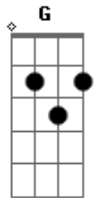

© ukulele-chords.com