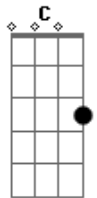

Bee Gees - Blue Island

Tom: D
Intro: G

G D Em
Living in a world that dies within
You are they who try and touch the wind
You could be the blessed one that
Makes me love you
G D Em
And doing what you've never done before
Taking every wave that hits the shore
You could be a silver star that shines
On my blue island
Am G
It's Gonna be a Blue Island
Am G
See you on a blue island
Am G
Take you to a blue island
Solo : G D Em D

Bridge :

Am D
Blue Island
(G) C
You can see the rain

You can feel the pain
That no part of me is going through
(F) C
Everybody say, we can find a way
Do you know the place you're going to
You're going to a blue island
G D Em
This is what the lonely heart must know
This is what it takes to make it grow
You could be a child alone
But you may save the world
Maybe it's the words that mean goodbye
There but for the grace of God go I
I can see an open door that leads to my blue island
Gonna be a blue island
See you on a blue island
Take you to a blue island
Solo : G D Em D

Am G
Blue island
Blue island
Blue island

Acordes

© ukulele-chords.com

© ukulele-chords.com

© ukulele-chords.com

© ukulele-chords.com

© ukulele-chords.com

© ukulele-chords.com