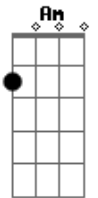

Bridge :

Am D
Blue Island
(G) C
You can see the rain

You can feel the pain
That no part of me is going through
(F) C
Everybody say, we can find a way
Do you know the place you're going to
You're going to a blue island
G D Em
This is what the lonely heart must know
This is what it takes to make it grow
You could be a child alone
But you may save the world
Maybe it's the words that mean goodbye
There but for the grace of God go I
I can see an open door that leads to my blue island
Gonna be a blue island
See you on a blue island
Take you to a blue island
Solo : G D Em D

Am G
Blue island
Blue island
Blue island

Acordes

© ukulele-chords.com

© ukulele-chords.com

© ukulele-chords.com

© ukulele-chords.com

© ukulele-chords.com

© ukulele-chords.com