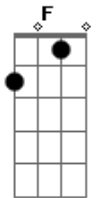

Bee Gees - Blue Island

Tom: D
Intro: G

G D Em
Living in a world that dies within
You are they who try and touch the wind
You could be the blessed one that
Makes me love you
G D Em
And doing what you've never done before
Taking every wave that hits the shore
You could be a silver star that shines
On my blue island
Am G
It's Gonna be a Blue Island
Am G
See you on a blue island
Am G
Take you to a blue island
Solo : G D Em D

Bridge :

Am D
Blue Island
(G) C
You can see the rain

You can feel the pain
That no part of me is going through
(F) C
Everybody say, we can find a way
Do you know the place you're going to
You're going to a blue island
G D Em
This is what the lonely heart must know
This is what it takes to make it grow
You could be a child alone
But you may save the world
Maybe it's the words that mean goodbye
There but for the grace of God go I
I can see an open door that leads to my blue island
Gonna be a blue island
See you on a blue island
Take you to a blue island
Solo : G D Em D

Am G
Blue island
Blue island
Blue island

Acordes

© ukulele-chords.com

© ukulele-chords.com

© ukulele-chords.com

© ukulele-chords.com

© ukulele-chords.com

© ukulele-chords.com