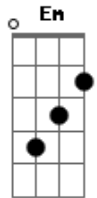

Bee Gees - Blue Island

Tom: D
Intro: G

G D Em
Living in a world that dies within
You are they who try and touch the wind
You could be the blessed one that
Makes me love you
G D Em
And doing what you've never done before
Taking every wave that hits the shore
You could be a silver star that shines
On my blue island
Am G
It's Gonna be a Blue Island
Am G
See you on a blue island
Am G
Take you to a blue island
Solo : G D Em D

Bridge :

Am D
Blue Island
(G) C
You can see the rain

You can feel the pain
That no part of me is going through
(F) C
Everybody say, we can find a way
Do you know the place you're going to
You're going to a blue island
G D Em
This is what the lonely heart must know
This is what it takes to make it grow
You could be a child alone
But you may save the world
Maybe it's the words that mean goodbye
There but for the grace of God go I
I can see an open door that leads to my blue island
Gonna be a blue island
See you on a blue island
Take you to a blue island
Solo : G D Em D

Am G
Blue island
Blue island
Blue island

Acordes

© ukulele-chords.com

© ukulele-chords.com

© ukulele-chords.com

© ukulele-chords.com

© ukulele-chords.com

© ukulele-chords.com