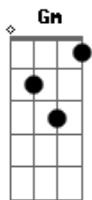

© ukulele-chords.com