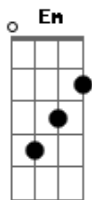

© ukulele-chords.com