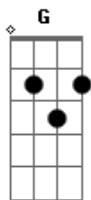

© ukulele-chords.com