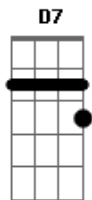

© ukulele-chords.com

© ukulele-chords.com