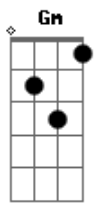

© ukulele-chords.com