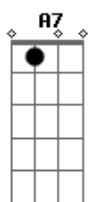

© ukulele-chords.com