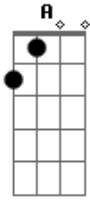

© ukulele-chords.com