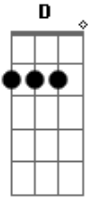

© ukulele-chords.com