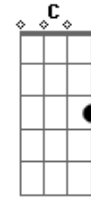

© ukulele-chords.com