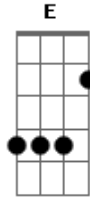

© ukulele-chords.com