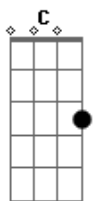

Beck - Lost Cause Acoustic

Tom: C

Old song, I know, the other tabs didn't seem right to me, I was listening to the song and wanted to find a way for me to play it on one guitar. Anyhow, I think I combined some of the notes from the second guitar onto the first one, either way, I think this works much better.

One Guitar, no capo, Standard tuning.

(~)= let ring

Intro: Fmaj

C C Fmaj

Fmaj C C Am E

C Fmaj C C Fmaj

Your sorry eyes through the bone

Fmaj C C Am E

Make it hard you alone

C Fmaj C C Fmaj

They leave you here your wounds

Fmaj C C Am E

Waving your guns somebody new

C Fmaj C C Fmaj

Baby you're lost you're loooost

Fmaj C C C

Baby your a lost cause

C Fmaj C C Fmaj

There's too many people know

E Fmaj C C Am

They see you coming you go

C Fmaj C C Fmaj

They know your secrets know their's

E Fmaj C C Am

cares This town is crazy

C Fmaj C C Fmaj

Baby you're lost you're loooost

Fmaj C C C

Baby your a lost cause

C Fmaj C C Fmaj

I'm tired of fighting

E Fmaj C C C

Fighting for a lost cause

A F C C

There's a place where you are going

A F C C

You ain't never been before

E A F C C

At There's no laughing at your back now

Fmaj C C C

There's no one standing at your door

Baby Fmaj C C C

That's what you thought love was for

C Fmaj C C Fmaj

Baby you're lost you're loooost

You use to Fmaj C C C

Baby your a lost cause

C Fmaj C C Fmaj

They see

fighting I'm tired of fighting

Fmaj C C C

Fighting for a lost cause

But you

But nobody

Baby

Tired of

Baby

Tired of

Acordes

© ukulele-chords.com