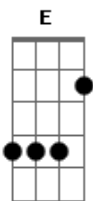

Beck - Lost Cause Acoustic

Tom: C

Old song, I know, the other tabs didn't seem right to me, I was listening to the song and wanted to find a way for me to play it on one guitar. Anyhow, I think I combined some of the notes from the second guitar onto the first one, either way, I think this works much better.

One Guitar, no capo, Standard tuning.

(~)= let ring

Intro: Fmaj

C C Fmaj

Fmaj C C Am E

C Fmaj C C Fmaj

Your sorry eyes through the bone

Fmaj C C Am E

There's no one standing at your door

Baby Fmaj C C C

That's what you thought love was for

C Fmaj C C Fmaj

Baby you're lost you're loooost

You use to Fmaj C C C

Baby your a lost cause

C Fmaj C C Fmaj

Baby

Tired of

Acordes

© ukulele-chords.com

© ukulele-chords.com

© ukulele-chords.com

© ukulele-chords.com

© ukulele-chords.com