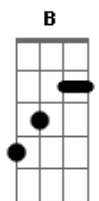

Beck - Canceled Check

Tom: B

(com acordes na forma de A)
Capotraste na 2ª casa
open A tuning
(you can also play it in standard tuning in A, capoed up 2 frets)

here are some of the good country licks used:

verse:

chords used:

B D E A Gb B7 G

B D A E A B
I hate to do this but you're a pain in the neck
B D A E A B

I thought you knew this you're handing me a canceled check
B D A E A B
you're so helpless your girlfriends think you're a saint
B D A E A D
I'll give you a quarter I'll keep my judgements to myself

D Gb
and i get caught up in the moonlight
B B7
reaching out for a rotten egg I don't want to beg
G Gb B
it's crystal clear your time is nearly gone

count your blessings and do the things that you should
o the has-beens that never had it so good
stormy weather the kids are making a racket
in the wilderness the wild lives are so mild

CHORUS

CHORUS

Acordes

© ukulele-chords.com