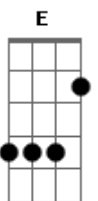

© ukulele-chords.com