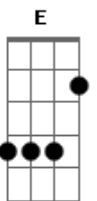

© ukulele-chords.com