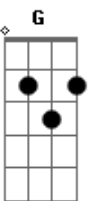

© ukulele-chords.com