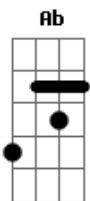

© ukulele-chords.com