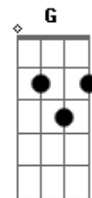

Beartooth - In Between

Tom: D

D F
Life just sucks when all you know is the bottom
D F
It's not your choice, there's no escaping it
D F
Get up and run as far as you can
D F
Head to higher ground while there's a chance to live

Bb
Don't run away, run away, runaway
A
Don't run away, run away, runaway (run)

F C
Up on the mountain I see down below
G Bb
It's easy to lose yourself I know

C
Can't hear what you're shouting, I'm deaf to your show
G Bb
It's easy to lose your self control
F C
Everybody gets high, everybody gets low
G Bb
Life can be such overdose
F C
Up on the mountain I see down below
G Bb

F C
Up on the mountain I see down below
G Bb
It's easy to lose yourself I know

C
Can't hear what you're shouting, I'm deaf to your show
G Bb
It's easy to lose your self control
F C
Everybody gets high, everybody gets low
G Bb
Life can be such overdose
F C
Up on the mountain I see down below
G Bb
It's easy to lose yourself I know in the in between

In the in between
In the in between

Acordes

© ukulele-chords.com

© ukulele-chords.com

© ukulele-chords.com

© ukulele-chords.com

© ukulele-chords.com

© ukulele-chords.com