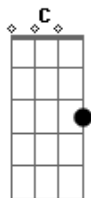

Beartooth - In Between

Tom: D

D F
Life just sucks when all you know is the bottom
D F
It's not your choice, there's no escaping it
D F
Get up and run as far as you can
D F
Head to higher ground while there's a chance to live

Bb
Don't run away, run away, runaway
A
Don't run away, run away, runaway (run)

F C
Up on the mountain I see down below
G Bb
It's easy to lose yourself I know

C
Can't hear what you're shouting, I'm deaf to your show
G Bb
It's easy to lose your self control
F C
Everybody gets high, everybody gets low
G Bb
Life can be such overdose
F C
Up on the mountain I see down below
G Bb

Bb
Don't run away, run away, runaway
A
Don't run away, run away, runaway (Run!)

F C
Up on the mountain I see down below
G Bb
It's easy to lose yourself I know

F
Can't hear what you're shouting, I'm deaf to your show
C G Bb
It's easy to lose your self control
F C
Everybody gets high, everybody gets low
G Bb
Life can be such overdose
F C
Up on the mountain I see down below
G Bb
It's easy to lose yourself I know in the in between

In the in between
In the in between

Acordes

© ukulele-chords.com

© ukulele-chords.com

© ukulele-chords.com

© ukulele-chords.com

© ukulele-chords.com

© ukulele-chords.com