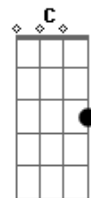

Beartooth - In Between

Tom: D

D F
Life just sucks when all you know is the bottom
D F
It's not your choice, there's no escaping it
D F
Get up and run as far as you can
D F
Head to higher ground while there's a chance to live

Bb
Don't run away, run away, runaway
A
Don't run away, run away, runaway (run)

F C
Up on the mountain I see down below
G Bb
It's easy to lose yourself I know

C
Can't hear what you're shouting, I'm deaf to your show
G Bb
It's easy to lose your self control
F C
Everybody gets high, everybody gets low
G Bb
Life can be such overdose
F C
Up on the mountain I see down below
G Bb

F C
Up on the mountain I see down below
G Bb
It's easy to lose yourself I know

C
Can't hear what you're shouting, I'm deaf to your show
G Bb
It's easy to lose your self control
F C
Everybody gets high, everybody gets low
G Bb
Life can be such overdose
F C
Up on the mountain I see down below
G Bb
It's easy to lose yourself I know in the in between

In the in between
In the in between

Acordes

© ukulele-chords.com

© ukulele-chords.com

© ukulele-chords.com

© ukulele-chords.com

© ukulele-chords.com

© ukulele-chords.com