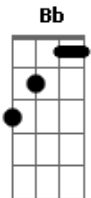

Beartooth - In Between

Tom: D

D F
Life just sucks when all you know is the bottom
D F
It's not your choice, there's no escaping it
D F
Get up and run as far as you can
D F
Head to higher ground while there's a chance to live

Bb
Don't run away, run away, runaway
A
Don't run away, run away, runaway (run)

F C
Up on the mountain I see down below
G Bb
It's easy to lose yourself I know

C
Can't hear what you're shouting, I'm deaf to your show
G Bb
It's easy to lose your self control
F C
Everybody gets high, everybody gets low
G Bb
Life can be such overdose
F C
Up on the mountain I see down below
G Bb

Bb
Don't run away, run away, runaway
A
Don't run away, run away, runaway (Run!)

F C
Up on the mountain I see down below
G Bb
It's easy to lose yourself I know

F
Can't hear what you're shouting, I'm deaf to your show
C G Bb
It's easy to lose your self control
F C
Everybody gets high, everybody gets low
G Bb
Life can be such overdose
F C
Up on the mountain I see down below
G Bb
It's easy to lose yourself I know in the in between

In the in between
In the in between

Acordes

© ukulele-chords.com

© ukulele-chords.com

© ukulele-chords.com

© ukulele-chords.com

© ukulele-chords.com

© ukulele-chords.com