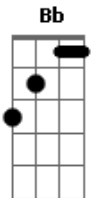

Beartooth - In Between

Tom: D

D F
Life just sucks when all you know is the bottom
D F
It's not your choice, there's no escaping it
D F
Get up and run as far as you can
D F
Head to higher ground while there's a chance to live

Bb
Don't run away, run away, runaway
A
Don't run away, run away, runaway (run)

F C
Up on the mountain I see down below
G Bb
It's easy to lose yourself I know

C
Can't hear what you're shouting, I'm deaf to your show
G Bb
It's easy to lose your self control
F C
Everybody gets high, everybody gets low
G Bb
Life can be such overdose
F C
Up on the mountain I see down below
G Bb

F C
Up on the mountain I see down below
G Bb
It's easy to lose yourself I know

C
Can't hear what you're shouting, I'm deaf to your show
G Bb
It's easy to lose your self control
F C
Everybody gets high, everybody gets low
G Bb
Life can be such overdose
F C
Up on the mountain I see down below
G Bb
It's easy to lose yourself I know in the in between

In the in between
In the in between

Acordes

© ukulele-chords.com

© ukulele-chords.com

© ukulele-chords.com

© ukulele-chords.com

© ukulele-chords.com

© ukulele-chords.com