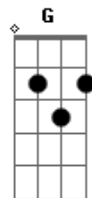

Beartooth - In Between

Tom: D

D F
Life just sucks when all you know is the bottom
D F
It's not your choice, there's no escaping it
D F
Get up and run as far as you can
D F
Head to higher ground while there's a chance to live

Bb
Don't run away, run away, runaway
A
Don't run away, run away, runaway (run)

F C
Up on the mountain I see down below
G Bb
It's easy to lose yourself I know

C
Can't hear what you're shouting, I'm deaf to your show
G Bb
It's easy to lose your self control
F C
Everybody gets high, everybody gets low
G Bb
Life can be such overdose
F C
Up on the mountain I see down below
G Bb

F C
Up on the mountain I see down below
G Bb
It's easy to lose yourself I know

C
Can't hear what you're shouting, I'm deaf to your show
G Bb
It's easy to lose your self control
F C
Everybody gets high, everybody gets low
G Bb
Life can be such overdose
F C
Up on the mountain I see down below
G Bb
It's easy to lose yourself I know in the in between

In the in between
In the in between

Acordes

© ukulele-chords.com

© ukulele-chords.com

© ukulele-chords.com

© ukulele-chords.com

© ukulele-chords.com

© ukulele-chords.com