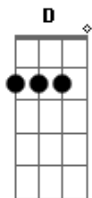

F
It's easy to lose yourself I know in the in between

D F
Life's so dark when everyday is a struggle
D F
Why go out and see the world on fire
D F
Don't let your mindset become what controls you
D F
Speak right now and make the choice to grow

Bb
Don't run away, run away, runaway
A
Don't run away, run away, runaway (Run!)

F C
Up on the mountain I see down below
G Bb
It's easy to lose yourself I know

F
Can't hear what you're shouting, I'm deaf to your show
C G Bb
It's easy to lose your self control
F C
Everybody gets high, everybody gets low
G Bb
Life can be such overdose
F C
Up on the mountain I see down below
G Bb
It's easy to lose yourself I know in the in between

D
Oh
D
In the in between
D
I won't let pain get in my way
Bb
I can't have silence claiming me
F
We have strength in numbers, strength in numbers
C
To get us through the day
D Bb
No compromises to be made, this is a war we're gonna win
F
We have strength in numbers, strength in numbers
C
To get us through the day

F C
Up on the mountain I see down below
G Bb
It's easy to lose yourself I know

C
Can't hear what you're shouting, I'm deaf to your show
G Bb
It's easy to lose your self control
F C
Everybody gets high, everybody gets low
G Bb
Life can be such overdose
F C
Up on the mountain I see down below
G Bb
It's easy to lose yourself I know in the in between

In the in between
In the in between

Acordes