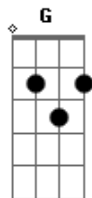

Beartooth - In Between

Tom: D

D F
Life just sucks when all you know is the bottom
D F
It's not your choice, there's no escaping it
D F
Get up and run as far as you can
D F
Head to higher ground while there's a chance to live

Bb
Don't run away, run away, runaway
A
Don't run away, run away, runaway (run)

F C
Up on the mountain I see down below
G Bb
It's easy to lose yourself I know

C
Can't hear what you're shouting, I'm deaf to your show
G Bb
It's easy to lose your self control
F C
Everybody gets high, everybody gets low
G Bb
Life can be such overdose
F C
Up on the mountain I see down below
G Bb

F C
Up on the mountain I see down below
G Bb
It's easy to lose yourself I know

C
Can't hear what you're shouting, I'm deaf to your show
G Bb
It's easy to lose your self control
F C
Everybody gets high, everybody gets low
G Bb
Life can be such overdose
F C
Up on the mountain I see down below
G Bb
It's easy to lose yourself I know in the in between

In the in between
In the in between

Acordes

© ukulele-chords.com

© ukulele-chords.com

© ukulele-chords.com

© ukulele-chords.com

© ukulele-chords.com

© ukulele-chords.com