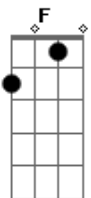

© ukulele-chords.com

© ukulele-chords.com