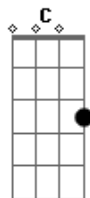

Beartooth - In Between

Tom: D

D F
Life just sucks when all you know is the bottom
D F
It's not your choice, there's no escaping it
D F
Get up and run as far as you can
D F
Head to higher ground while there's a chance to live

Bb
Don't run away, run away, runaway
A
Don't run away, run away, runaway (run)

F C
Up on the mountain I see down below
G Bb
It's easy to lose yourself I know

C
Can't hear what you're shouting, I'm deaf to your show
G Bb
It's easy to lose your self control
F C
Everybody gets high, everybody gets low
G Bb
Life can be such overdose
F C
Up on the mountain I see down below
G Bb

F C
Up on the mountain I see down below
G Bb
It's easy to lose yourself I know

C
Can't hear what you're shouting, I'm deaf to your show
G Bb
It's easy to lose your self control
F C
Everybody gets high, everybody gets low
G Bb
Life can be such overdose
F C
Up on the mountain I see down below
G Bb
It's easy to lose yourself I know in the in between

In the in between
In the in between

Acordes

© ukulele-chords.com

© ukulele-chords.com

© ukulele-chords.com

© ukulele-chords.com

© ukulele-chords.com

© ukulele-chords.com