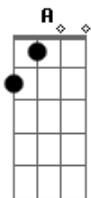

Beartooth - In Between

Tom: D

D F
Life just sucks when all you know is the bottom
D F
It's not your choice, there's no escaping it
D F
Get up and run as far as you can
D F
Head to higher ground while there's a chance to live

Bb
Don't run away, run away, runaway
A
Don't run away, run away, runaway (run)

F C
Up on the mountain I see down below
G Bb
It's easy to lose yourself I know

C
Can't hear what you're shouting, I'm deaf to your show
G Bb
It's easy to lose your self control
F C
Everybody gets high, everybody gets low
G Bb
Life can be such overdose
F C
Up on the mountain I see down below
G Bb

In the in between
In the in between

Acordes

© ukulele-chords.com

© ukulele-chords.com

© ukulele-chords.com

© ukulele-chords.com

© ukulele-chords.com

© ukulele-chords.com