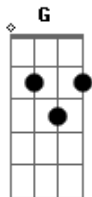

© ukulele-chords.com