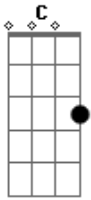

Bear's Den - Stay With Me

Tom: C

Intro: Am7 F C
Am7 F C

Am7 F C
Guess it's true, I'm not good at a one-night stand
Am7 F C
But I still need love cause I'm just a man
Am7 F C
These nights never seem to go to plan
Am7 F C
I don't want you to leave, will you hold my hand?
G Am7 F C
Oh, won't you stay with me?
G Am7 F C
Cause you're all I need
G Am7 F C
This ain't love it's clear to see
G Am7 F C
But darling, stay with me

Am7 F C
Why am I so emotional?
Am7 F C
No it's not a good look, gain some self control
Am7 F C
And deep down I know this never works
Am7 F C

But you can lay with me so it doesn't hurt

G Am7 F C
Oh, won't you stay with me?
G Am7 F C
Cause you're all I need
G Am7 F C
This ain't love it's clear to see
G
Am7 F C
But darling, stay with me
G Am7 F C
Oh, won't you stay with me?
G Am7 F C
Cause you're all I need
G Am7 F C
This ain't love it's clear to see
G Am7 F C
But darling, stay with me
G Am7 F C
Oh, won't you stay with me?
G Am7 F C
Cause you're all I need
G Am7 F C
This ain't love it's clear to see
G Am7 F C
But darling, stay with me

Acordes

© ukulele-chords.com