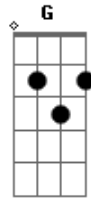

© ukulele-chords.com