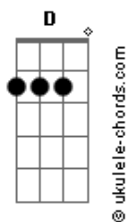

Bear's Den - Laurel Wreath

tom:
Capotraste na 1ª casa
Intro: Em C G D

[Primeira Parte]

Em C G
Is it the withering of tired leaves
D Em C G D
All so neatly woven around that laurel wreath?
Em C G
Or the collapsing of a history
D Em C G D
Of victories getting lapped now by all my towering defeats?
Em C G
To be a champion in your eyes
D Em C G D
Someone that you might be proud to stand beside
Em C G
But I bribed the judge and poisoned the field
D Em C G
Medals and trophies are only all that I could steal

[Pré-Refrão]

D C G
But you found me in the morning, December in my eyes
D Bm C
Falling apart, bloodshot, outside Craigmaddie Hospital
C D
As you fly by on the 93, what are the odds?
Bm C
I don't know, impossible
C D Bm
Got your call, I needed it more than I could let on to you
C
I could let on to anyone
C D
Could hear it in the corners of all of my words
Bm G
In the silence you heard all that's unspoken

[Refrão]

G C G D
You don't have to be lonely alone
Bm Em
I could be there in a heartbeat
C G D
Lonely alone
G C G D
You don't have to be lonely alone
Bm Em
I could be there in a heartbeat
C G D
Lonely alone
(Em C G D)

Em C G

Acordes

As all my statues start crumbling
D Em C G D
I don't really know what it is that I'm offering
Em C G
All I've got here is raining leaves
D Em C G
All once so neatly woven round that laurel wreath

[Pré-Refrão]

D C G
But you found me in the morning, December in my eyes
D Bm C
Falling apart, bloodshot, outside Craigmaddie Hospital
C D
As you fly by on the 93, what are the odds?
Bm C
I don't know, impossible
C D Bm
Got your call, I needed it more than I could let on to you
C
I could let on to anyone
C D
Could hear it in the corners of all of my words
Bm G
In the silence you heard all that's unspoken

[Refrão]

G C G D
You don't have to be lonely alone
Bm Em
I could be there in a heartbeat
C G D
Lonely alone
G C G D
You don't have to be lonely alone
Bm Em
I could be there in a heartbeat
C G D D C
Lonely alone, lonely alone
(C D Bm C D Bm)

[Refrão]

G C G D
You don't have to be lonely alone
Bm Em
I could be there in a heartbeat
C G D
Lonely alone
G C G D
You don't have to be lonely alone
Bm Em
I could be there in a heartbeat
C G D D G
Lonely alone, lonely alone

[Final] C G D Bm Em
C G D G