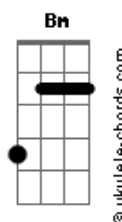

Bear's Den - Laurel Wreath

tom:
Capotraste na 1ª casa
Intro: Em C G D

[Primeira Parte]

Em C G
Is it the withering of tired leaves
D Em C G D
All so neatly woven around that laurel wreath?
Em C G
Or the collapsing of a history
D Em C G D
Of victories getting lapped now by all my towering defeats?
Em C G
To be a champion in your eyes
D Em C G D
Someone that you might be proud to stand beside
Em C G
But I bribed the judge and poisoned the field
D Em C G
Medals and trophies are only all that I could steal

[Pré-Refrão]

D C G
But you found me in the morning, December in my eyes
D Bm C
Falling apart, bloodshot, outside Craigmaddie Hospital
C D
As you fly by on the 93, what are the odds?
Bm C
I don't know, impossible
C D Bm
Got your call, I needed it more than I could let on to you
C
I could let on to anyone
C D
Could hear it in the corners of all of my words
Bm G
In the silence you heard all that's unspoken

[Refrão]

G C G D
You don't have to be lonely alone
Bm Em
I could be there in a heartbeat
C G D
Lonely alone
G C G D
You don't have to be lonely alone
Bm Em
I could be there in a heartbeat
C G D
Lonely alone
(Em C G D)

Em C G

Acordes

As all my statues start crumbling
D Em C G D
I don't really know what it is that I'm offering
Em C G
All I've got here is raining leaves
D Em C G
All once so neatly woven round that laurel wreath

[Pré-Refrão]

D C G
But you found me in the morning, December in my eyes
D Bm C
Falling apart, bloodshot, outside Craigmaddie Hospital
C D
As you fly by on the 93, what are the odds?
Bm C
I don't know, impossible
C D Bm
Got your call, I needed it more than I could let on to you
C
I could let on to anyone
C D
Could hear it in the corners of all of my words
Bm G
In the silence you heard all that's unspoken

[Refrão]

G C G D
You don't have to be lonely alone
Bm Em
I could be there in a heartbeat
C G D
Lonely alone
G C G D
You don't have to be lonely alone
Bm Em
I could be there in a heartbeat
C G D D C
Lonely alone, lonely alone
(C D Bm C D Bm)

[Refrão]

G C G D
You don't have to be lonely alone
Bm Em
I could be there in a heartbeat
C G D
Lonely alone
G C G D
You don't have to be lonely alone
Bm Em
I could be there in a heartbeat
C G D D G
Lonely alone, lonely alone

[Final] C G D Bm Em
C G D G