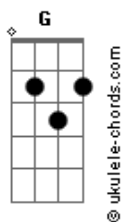

Bear's Den - Laurel Wreath

tom:
Capotraste na 1ª casa
Intro: Em C G D

[Primeira Parte]

Em C G
Is it the withering of tired leaves
D Em C G D
All so neatly woven around that laurel wreath?
Em C G
Or the collapsing of a history
D Em C G D
Of victories getting lapped now by all my towering defeats?
Em C G
To be a champion in your eyes
D Em C G D
Someone that you might be proud to stand beside
Em C G
But I bribed the judge and poisoned the field
D Em C G
Medals and trophies are only all that I could steal

[Pré-Refrão]

D C G
But you found me in the morning, December in my eyes
D Bm C
Falling apart, bloodshot, outside Craigmaddie Hospital
C D
As you fly by on the 93, what are the odds?
Bm C
I don't know, impossible
C D Bm
Got your call, I needed it more than I could let on to you
C
I could let on to anyone
C D
Could hear it in the corners of all of my words
Bm G
In the silence you heard all that's unspoken

[Refrão]

G C G D
You don't have to be lonely alone
Bm Em
I could be there in a heartbeat
C G D
Lonely alone
G C G D
You don't have to be lonely alone
Bm Em
I could be there in a heartbeat
C G D
Lonely alone
(Em C G D)

Em C G

Acordes

As all my statues start crumbling
D Em C G D
I don't really know what it is that I'm offering
Em C G
All I've got here is raining leaves
D Em C G
All once so neatly woven round that laurel wreath

[Pré-Refrão]

D C G
But you found me in the morning, December in my eyes
D Bm C
Falling apart, bloodshot, outside Craigmaddie Hospital
C D
As you fly by on the 93, what are the odds?
Bm C
I don't know, impossible
C D Bm
Got your call, I needed it more than I could let on to you
C
I could let on to anyone
C D
Could hear it in the corners of all of my words
Bm G
In the silence you heard all that's unspoken

[Refrão]

G C G D
You don't have to be lonely alone
Bm Em
I could be there in a heartbeat
C G D
Lonely alone
G C G D
You don't have to be lonely alone
Bm Em
I could be there in a heartbeat
C G D D C
Lonely alone, lonely alone
(C D Bm C D Bm)

[Refrão]

G C G D
You don't have to be lonely alone
Bm Em
I could be there in a heartbeat
C G D
Lonely alone
G C G D
You don't have to be lonely alone
Bm Em
I could be there in a heartbeat
C G D D G
Lonely alone, lonely alone

[Final] C G D Bm Em
C G D G