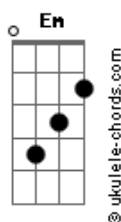

Bear's Den - Laurel Wreath

tom:
Capotraste na 1ª casa
Intro: Em C G D

[Primeira Parte]

Em C G
Is it the withering of tired leaves
D Em C G D
All so neatly woven around that laurel wreath?
Em C G
Or the collapsing of a history
D Em C G D
Of victories getting lapped now by all my towering defeats?
Em C G
To be a champion in your eyes
D Em C G D
Someone that you might be proud to stand beside
Em C G
But I bribed the judge and poisoned the field
D Em C G
Medals and trophies are only all that I could steal

[Pré-Refrão]

D C G
But you found me in the morning, December in my eyes
D Bm C
Falling apart, bloodshot, outside Craigmaddie Hospital
C D
As you fly by on the 93, what are the odds?
Bm C
I don't know, impossible
C D Bm
Got your call, I needed it more than I could let on to you
C
I could let on to anyone
C D
Could hear it in the corners of all of my words
Bm G
In the silence you heard all that's unspoken

[Refrão]

G C G D
You don't have to be lonely alone
Bm Em
I could be there in a heartbeat
C G D
Lonely alone
G C G D
You don't have to be lonely alone
Bm Em
I could be there in a heartbeat
C G D
Lonely alone
(Em C G D)

Em C G

Acordes

As all my statues start crumbling
D Em C G D
I don't really know what it is that I'm offering
Em C G
All I've got here is raining leaves
D Em C G
All once so neatly woven round that laurel wreath

[Pré-Refrão]

D C G
But you found me in the morning, December in my eyes
D Bm C
Falling apart, bloodshot, outside Craigmaddie Hospital
C D
As you fly by on the 93, what are the odds?
Bm C
I don't know, impossible
C D Bm
Got your call, I needed it more than I could let on to you
C
I could let on to anyone
C D
Could hear it in the corners of all of my words
Bm G
In the silence you heard all that's unspoken

[Refrão]

G C G D
You don't have to be lonely alone
Bm Em
I could be there in a heartbeat
C G D
Lonely alone
G C G D
You don't have to be lonely alone
Bm Em
I could be there in a heartbeat
C G D D C
Lonely alone, lonely alone
(C D Bm C D Bm)

[Refrão]

G C G D
You don't have to be lonely alone
Bm Em
I could be there in a heartbeat
C G D
Lonely alone
G C G D
You don't have to be lonely alone
Bm Em
I could be there in a heartbeat
C G D D G
Lonely alone, lonely alone

[Final] C G D Bm Em
C G D G