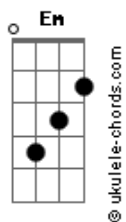

Bear's Den - Laurel Wreath

tom:
Capotraste na 1ª casa
Intro: Em C G D

[Primeira Parte]

Em C G
Is it the withering of tired leaves
D Em C G D
All so neatly woven around that laurel wreath?
Em C G
Or the collapsing of a history
D Em C G D
Of victories getting lapped now by all my towering defeats?
Em C G
To be a champion in your eyes
D Em C G D
Someone that you might be proud to stand beside
Em C G
But I bribed the judge and poisoned the field
D Em C G
Medals and trophies are only all that I could steal

[Pré-Refrão]

D C G
But you found me in the morning, December in my eyes
D Bm C
Falling apart, bloodshot, outside Craigmaddie Hospital
C D
As you fly by on the 93, what are the odds?
Bm C
I don't know, impossible
C D Bm
Got your call, I needed it more than I could let on to you
C
I could let on to anyone
C D
Could hear it in the corners of all of my words
Bm G
In the silence you heard all that's unspoken

[Refrão]

G C G D
You don't have to be lonely alone
Bm Em
I could be there in a heartbeat
C G D
Lonely alone
G C G D
You don't have to be lonely alone
Bm Em
I could be there in a heartbeat
C G D
Lonely alone
(Em C G D)

Em C G

Acordes

As all my statues start crumbling
D Em C G D
I don't really know what it is that I'm offering
Em C G
All I've got here is raining leaves
D Em C G
All once so neatly woven round that laurel wreath

[Pré-Refrão]

D C G
But you found me in the morning, December in my eyes
D Bm C
Falling apart, bloodshot, outside Craigmaddie Hospital
C D
As you fly by on the 93, what are the odds?
Bm C
I don't know, impossible
C D Bm
Got your call, I needed it more than I could let on to you
C
I could let on to anyone
C D
Could hear it in the corners of all of my words
Bm G
In the silence you heard all that's unspoken

[Refrão]

G C G D
You don't have to be lonely alone
Bm Em
I could be there in a heartbeat
C G D
Lonely alone
G C G D
You don't have to be lonely alone
Bm Em
I could be there in a heartbeat
C G D D C
Lonely alone, lonely alone
(C D Bm C D Bm)

[Refrão]

G C G D
You don't have to be lonely alone
Bm Em
I could be there in a heartbeat
C G D
Lonely alone
G C G D
You don't have to be lonely alone
Bm Em
I could be there in a heartbeat
C G D D G
Lonely alone, lonely alone

[Final] C G D Bm Em
C G D G