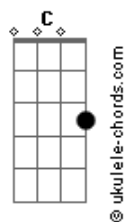

Bear's Den - Laurel Wreath

tom:
Capotraste na 1ª casa
Intro: Em C G D

[Primeira Parte]

Em C G
Is it the withering of tired leaves
D Em C G D
All so neatly woven around that laurel wreath?
Em C G
Or the collapsing of a history
D Em C G D
Of victories getting lapped now by all my towering defeats?
Em C G
To be a champion in your eyes
D Em C G D
Someone that you might be proud to stand beside
Em C G
But I bribed the judge and poisoned the field
D Em C G
Medals and trophies are only all that I could steal

[Pré-Refrão]

D C G
But you found me in the morning, December in my eyes
D Bm C
Falling apart, bloodshot, outside Craigmaddie Hospital
C D
As you fly by on the 93, what are the odds?
Bm C
I don't know, impossible
C D Bm
Got your call, I needed it more than I could let on to you
C
I could let on to anyone
C D
Could hear it in the corners of all of my words
Bm G
In the silence you heard all that's unspoken

[Refrão]

G C G D
You don't have to be lonely alone
Bm Em
I could be there in a heartbeat
C G D
Lonely alone
G C G D
You don't have to be lonely alone
Bm Em
I could be there in a heartbeat
C G D
Lonely alone
(Em C G D)

Em C G

Acordes

As all my statues start crumbling
D Em C G D
I don't really know what it is that I'm offering
Em C G
All I've got here is raining leaves
D Em C G
All once so neatly woven round that laurel wreath

[Pré-Refrão]

D C G
But you found me in the morning, December in my eyes
D Bm C
Falling apart, bloodshot, outside Craigmaddie Hospital
C D
As you fly by on the 93, what are the odds?
Bm C
I don't know, impossible
C D Bm
Got your call, I needed it more than I could let on to you
C
I could let on to anyone
C D
Could hear it in the corners of all of my words
Bm G
In the silence you heard all that's unspoken

[Refrão]

G C G D
You don't have to be lonely alone
Bm Em
I could be there in a heartbeat
C G D
Lonely alone
G C G D
You don't have to be lonely alone
Bm Em
I could be there in a heartbeat
C G D D C
Lonely alone, lonely alone
(C D Bm C D Bm)

[Refrão]

G C G D
You don't have to be lonely alone
Bm Em
I could be there in a heartbeat
C G D
Lonely alone
G C G D
You don't have to be lonely alone
Bm Em
I could be there in a heartbeat
C G D D G
Lonely alone, lonely alone

[Final] C G D Bm Em
C G D G