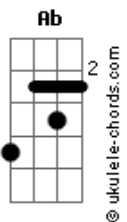

Bear's Den - Laurel Wreath

tom:
Capotraste na 1ª casa
Intro: Em C G D

[Primeira Parte]

Em C G
Is it the withering of tired leaves
D Em C G D
All so neatly woven around that laurel wreath?
Em C G
Or the collapsing of a history
D Em C G D
Of victories getting lapped now by all my towering defeats?
Em C G
To be a champion in your eyes
D Em C G D
Someone that you might be proud to stand beside
Em C G
But I bribed the judge and poisoned the field
D Em C G
Medals and trophies are only all that I could steal

[Pré-Refrão]

D C G
But you found me in the morning, December in my eyes
D Bm C
Falling apart, bloodshot, outside Craigmaddie Hospital
C D
As you fly by on the 93, what are the odds?
Bm C
I don't know, impossible
C D Bm
Got your call, I needed it more than I could let on to you
C
I could let on to anyone
C D
Could hear it in the corners of all of my words
Bm G
In the silence you heard all that's unspoken

[Refrão]

G C G D
You don't have to be lonely alone
Bm Em
I could be there in a heartbeat
C G D
Lonely alone
G C G D
You don't have to be lonely alone
Bm Em
I could be there in a heartbeat
C G D
Lonely alone
(Em C G D)

Em C G

Acordes

As all my statues start crumbling
D Em C G D
I don't really know what it is that I'm offering
Em C G
All I've got here is raining leaves
D Em C G
All once so neatly woven round that laurel wreath

[Pré-Refrão]

D C G
But you found me in the morning, December in my eyes
D Bm C
Falling apart, bloodshot, outside Craigmaddie Hospital
C D
As you fly by on the 93, what are the odds?
Bm C
I don't know, impossible
C D Bm
Got your call, I needed it more than I could let on to you
C
I could let on to anyone
C D
Could hear it in the corners of all of my words
Bm G
In the silence you heard all that's unspoken

[Refrão]

G C G D
You don't have to be lonely alone
Bm Em
I could be there in a heartbeat
C G D
Lonely alone
G C G D
You don't have to be lonely alone
Bm Em
I could be there in a heartbeat
C G D D C
Lonely alone, lonely alone
(C D Bm C D Bm)

[Refrão]

G C G D
You don't have to be lonely alone
Bm Em
I could be there in a heartbeat
C G D
Lonely alone
G C G D
You don't have to be lonely alone
Bm Em
I could be there in a heartbeat
C G D D G
Lonely alone, lonely alone

[Final] C G D Bm Em
C G D G