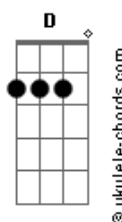

Bear's Den - Laurel Wreath

tom:
Capotraste na 1ª casa
Intro: Em C G D

[Primeira Parte]

Em C G
Is it the withering of tired leaves
D Em C G D
All so neatly woven around that laurel wreath?
Em C G
Or the collapsing of a history
D Em C G D
Of victories getting lapped now by all my towering defeats?
Em C G
To be a champion in your eyes
D Em C G D
Someone that you might be proud to stand beside
Em C G
But I bribed the judge and poisoned the field
D Em C G
Medals and trophies are only all that I could steal

[Pré-Refrão]

D C G
But you found me in the morning, December in my eyes
D Bm C
Falling apart, bloodshot, outside Craigmaddie Hospital
C D
As you fly by on the 93, what are the odds?
Bm C
I don't know, impossible
C D Bm
Got your call, I needed it more than I could let on to you
C
I could let on to anyone
C D
Could hear it in the corners of all of my words
Bm G
In the silence you heard all that's unspoken

[Refrão]

G C G D
You don't have to be lonely alone
Bm Em
I could be there in a heartbeat
C G D
Lonely alone
G C G D
You don't have to be lonely alone
Bm Em
I could be there in a heartbeat
C G D
Lonely alone
(Em C G D)

Em C G

Acordes

As all my statues start crumbling
D Em C G D
I don't really know what it is that I'm offering
Em C G
All I've got here is raining leaves
D Em C G
All once so neatly woven round that laurel wreath

[Pré-Refrão]

D C G
But you found me in the morning, December in my eyes
D Bm C
Falling apart, bloodshot, outside Craigmaddie Hospital
C D
As you fly by on the 93, what are the odds?
Bm C
I don't know, impossible
C D Bm
Got your call, I needed it more than I could let on to you
C
I could let on to anyone
C D
Could hear it in the corners of all of my words
Bm G
In the silence you heard all that's unspoken

[Refrão]

G C G D
You don't have to be lonely alone
Bm Em
I could be there in a heartbeat
C G D
Lonely alone
G C G D
You don't have to be lonely alone
Bm Em
I could be there in a heartbeat
C G D D C
Lonely alone, lonely alone
(C D Bm C D Bm)

[Refrão]

G C G D
You don't have to be lonely alone
Bm Em
I could be there in a heartbeat
C G D
Lonely alone
G C G D
You don't have to be lonely alone
Bm Em
I could be there in a heartbeat
C G D D G
Lonely alone, lonely alone

[Final] C G D Bm Em
C G D G