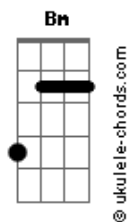

Bear's Den - Laurel Wreath

tom:
Capotraste na 1ª casa
Intro: Em C G D

[Primeira Parte]

Em C G
Is it the withering of tired leaves
D Em C G D
All so neatly woven around that laurel wreath?
Em C G
Or the collapsing of a history
D Em C G D
Of victories getting lapped now by all my towering defeats?
Em C G
To be a champion in your eyes
D Em C G D
Someone that you might be proud to stand beside
Em C G
But I bribed the judge and poisoned the field
D Em C G
Medals and trophies are only all that I could steal

[Pré-Refrão]

D C G
But you found me in the morning, December in my eyes
D Bm C
Falling apart, bloodshot, outside Craigmaddie Hospital
C D
As you fly by on the 93, what are the odds?
Bm C
I don't know, impossible
C D Bm
Got your call, I needed it more than I could let on to you
C
I could let on to anyone
C D
Could hear it in the corners of all of my words
Bm G
In the silence you heard all that's unspoken

[Refrão]

G C G D
You don't have to be lonely alone
Bm Em
I could be there in a heartbeat
C G D
Lonely alone
G C G D
You don't have to be lonely alone
Bm Em
I could be there in a heartbeat
C G D
Lonely alone
(Em C G D)

Em C G

Acordes

As all my statues start crumbling
D Em C G D
I don't really know what it is that I'm offering
Em C G
All I've got here is raining leaves
D Em C G
All once so neatly woven round that laurel wreath

[Pré-Refrão]

D C G
But you found me in the morning, December in my eyes
D Bm C
Falling apart, bloodshot, outside Craigmaddie Hospital
C D
As you fly by on the 93, what are the odds?
Bm C
I don't know, impossible
C D Bm
Got your call, I needed it more than I could let on to you
C
I could let on to anyone
C D
Could hear it in the corners of all of my words
Bm G
In the silence you heard all that's unspoken

[Refrão]

G C G D
You don't have to be lonely alone
Bm Em
I could be there in a heartbeat
C G D
Lonely alone
G C G D
You don't have to be lonely alone
Bm Em
I could be there in a heartbeat
C G D D C
Lonely alone, lonely alone
(C D Bm C D Bm)

[Refrão]

G C G D
You don't have to be lonely alone
Bm Em
I could be there in a heartbeat
C G D
Lonely alone
G C G D
You don't have to be lonely alone
Bm Em
I could be there in a heartbeat
C G D D G
Lonely alone, lonely alone

[Final] C G D Bm Em
C G D G