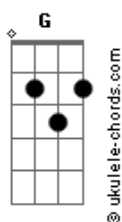

Bear's Den - Laurel Wreath

tom:
Capotraste na 1ª casa
Intro: Em C G D

[Primeira Parte]

Em C G
Is it the withering of tired leaves
D Em C G D
All so neatly woven around that laurel wreath?
Em C G
Or the collapsing of a history
D Em C G D
Of victories getting lapped now by all my towering defeats?
Em C G
To be a champion in your eyes
D Em C G D
Someone that you might be proud to stand beside
Em C G
But I bribed the judge and poisoned the field
D Em C G
Medals and trophies are only all that I could steal

[Pré-Refrão]

D C G
But you found me in the morning, December in my eyes
D Bm C
Falling apart, bloodshot, outside Craigmaddie Hospital
C D
As you fly by on the 93, what are the odds?
Bm C
I don't know, impossible
C D Bm
Got your call, I needed it more than I could let on to you
C
I could let on to anyone
C D
Could hear it in the corners of all of my words
Bm G
In the silence you heard all that's unspoken

[Refrão]

G C G D
You don't have to be lonely alone
Bm Em
I could be there in a heartbeat
C G D
Lonely alone
G C G D
You don't have to be lonely alone
Bm Em
I could be there in a heartbeat
C G D
Lonely alone
(Em C G D)

Em C G

Acordes

As all my statues start crumbling
D Em C G D
I don't really know what it is that I'm offering
Em C G
All I've got here is raining leaves
D Em C G
All once so neatly woven round that laurel wreath

[Pré-Refrão]

D C G
But you found me in the morning, December in my eyes
D Bm C
Falling apart, bloodshot, outside Craigmaddie Hospital
C D
As you fly by on the 93, what are the odds?
Bm C
I don't know, impossible
C D Bm
Got your call, I needed it more than I could let on to you
C
I could let on to anyone
C D
Could hear it in the corners of all of my words
Bm G
In the silence you heard all that's unspoken

[Refrão]

G C G D
You don't have to be lonely alone
Bm Em
I could be there in a heartbeat
C G D
Lonely alone
G C G D
You don't have to be lonely alone
Bm Em
I could be there in a heartbeat
C G D D C
Lonely alone, lonely alone
(C D Bm C D Bm)

[Refrão]

G C G D
You don't have to be lonely alone
Bm Em
I could be there in a heartbeat
C G D
Lonely alone
G C G D
You don't have to be lonely alone
Bm Em
I could be there in a heartbeat
C G D D G
Lonely alone, lonely alone

[Final] C G D Bm Em
C G D G