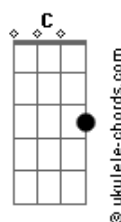

Bear's Den - Laurel Wreath

tom:
Capotraste na 1ª casa
Intro: Em C G D

[Primeira Parte]

Em C G
Is it the withering of tired leaves
D Em C G D
All so neatly woven around that laurel wreath?
Em C G
Or the collapsing of a history
D Em C G D
Of victories getting lapped now by all my towering defeats?
Em C G
To be a champion in your eyes
D Em C G D
Someone that you might be proud to stand beside
Em C G
But I bribed the judge and poisoned the field
D Em C G
Medals and trophies are only all that I could steal

[Pré-Refrão]

D C G
But you found me in the morning, December in my eyes
D Bm C
Falling apart, bloodshot, outside Craigmaddie Hospital
C D
As you fly by on the 93, what are the odds?
Bm C
I don't know, impossible
C D Bm
Got your call, I needed it more than I could let on to you
C
I could let on to anyone
C D
Could hear it in the corners of all of my words
Bm G
In the silence you heard all that's unspoken

[Refrão]

G C G D
You don't have to be lonely alone
Bm Em
I could be there in a heartbeat
C G D
Lonely alone
G C G D
You don't have to be lonely alone
Bm Em
I could be there in a heartbeat
C G D
Lonely alone
(Em C G D)

Em C G

Acordes

As all my statues start crumbling
D Em C G D
I don't really know what it is that I'm offering
Em C G
All I've got here is raining leaves
D Em C G
All once so neatly woven round that laurel wreath

[Pré-Refrão]

D C G
But you found me in the morning, December in my eyes
D Bm C
Falling apart, bloodshot, outside Craigmaddie Hospital
C D
As you fly by on the 93, what are the odds?
Bm C
I don't know, impossible
C D Bm
Got your call, I needed it more than I could let on to you
C
I could let on to anyone
C D
Could hear it in the corners of all of my words
Bm G
In the silence you heard all that's unspoken

[Refrão]

G C G D
You don't have to be lonely alone
Bm Em
I could be there in a heartbeat
C G D
Lonely alone
G C G D
You don't have to be lonely alone
Bm Em
I could be there in a heartbeat
C G D D C
Lonely alone, lonely alone
(C D Bm C D Bm)

[Refrão]

G C G D
You don't have to be lonely alone
Bm Em
I could be there in a heartbeat
C G D
Lonely alone
G C G D
You don't have to be lonely alone
Bm Em
I could be there in a heartbeat
C G D D G
Lonely alone, lonely alone

[Final] C G D Bm Em
C G D G