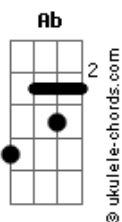

Bear's Den - Laurel Wreath

tom:
Capotraste na 1ª casa
Intro: Em C G D

[Primeira Parte]

Em C G
Is it the withering of tired leaves
D Em C G D
All so neatly woven around that laurel wreath?
Em C G
Or the collapsing of a history
D Em C G D
Of victories getting lapped now by all my towering defeats?
Em C G
To be a champion in your eyes
D Em C G D
Someone that you might be proud to stand beside
Em C G
But I bribed the judge and poisoned the field
D Em C G
Medals and trophies are only all that I could steal

[Pré-Refrão]

D C G
But you found me in the morning, December in my eyes
D Bm C
Falling apart, bloodshot, outside Craigmaddie Hospital
C D
As you fly by on the 93, what are the odds?
Bm C
I don't know, impossible
C D Bm
Got your call, I needed it more than I could let on to you
C
I could let on to anyone
C D
Could hear it in the corners of all of my words
Bm G
In the silence you heard all that's unspoken

[Refrão]

G C G D
You don't have to be lonely alone
Bm Em
I could be there in a heartbeat
C G D
Lonely alone
G C G D
You don't have to be lonely alone
Bm Em
I could be there in a heartbeat
C G D
Lonely alone
(Em C G D)

Em C G

Acordes

As all my statues start crumbling
D Em C G D
I don't really know what it is that I'm offering
Em C G
All I've got here is raining leaves
D Em C G
All once so neatly woven round that laurel wreath

[Pré-Refrão]

D C G
But you found me in the morning, December in my eyes
D Bm C
Falling apart, bloodshot, outside Craigmaddie Hospital
C D
As you fly by on the 93, what are the odds?
Bm C
I don't know, impossible
C D Bm
Got your call, I needed it more than I could let on to you
C
I could let on to anyone
C D
Could hear it in the corners of all of my words
Bm G
In the silence you heard all that's unspoken

[Refrão]

G C G D
You don't have to be lonely alone
Bm Em
I could be there in a heartbeat
C G D
Lonely alone
G C G D
You don't have to be lonely alone
Bm Em
I could be there in a heartbeat
C G D D C
Lonely alone, lonely alone
(C D Bm C D Bm)

[Refrão]

G C G D
You don't have to be lonely alone
Bm Em
I could be there in a heartbeat
C G D
Lonely alone
G C G D
You don't have to be lonely alone
Bm Em
I could be there in a heartbeat
C G D D G
Lonely alone, lonely alone

[Final] C G D Bm Em
C G D G