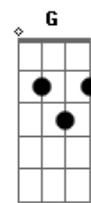

© ukulele-chords.com