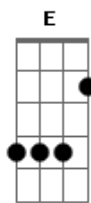

© ukulele-chords.com