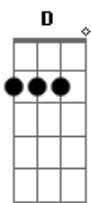

© ukulele-chords.com