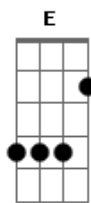

Beady Eye - The Beat Goes On

Tom: C

C Cmaj9 Am
Thought that i died today
Am7 D
Walked off the stage
E E7 Am
Faded away up through the clouds
Am7 D
To the gig in the sky
G
And when i arrived
E E7 Am
The angels were singing a song
Am7 D
Yeah you know the one
G
Are you singing alone?

C
So long, so long
F C
Someday all the world will sing my song
Cmaj9 Am
Still life remains
Am D G C
Somewhere in my heart the beat goes on

Instrumental: C F C Cmaj9 (2x)
C Cmaj9 Am Am7 D E E7 Am Am7 D G

C
So long, so long
F C
Someday all the world will sing my song
Cmaj9 Am
Still life remains
Am D G C
Somewhere in my heart the beat goes on

C
So long, so long
F C
Someday all the world will sing my song
Cmaj9 Am
Still life remains
Am D G C
Somewhere in my heart the beat goes on
C
So long, so long

F C
Someday all the world will sing my song
Cmaj9 Am
Still life remains
Am D G C
Somewhere in my heart the beat goes on

Acordes

© ukulele-chords.com

© ukulele-chords.com

© ukulele-chords.com

© ukulele-chords.com