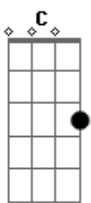

Beady Eye - The Beat Goes On

Tom: C

C Cmaj9 Am
Thought that i died today
Am7 D
Walked off the stage
E E7 Am
Faded away up through the clouds
Am7 D
To the gig in the sky
G
And when i arrived
E E7 Am
The angels were singing a song
Am7 D
Yeah you know the one
G
Are you singing alone?

C Cmaj9 Am
Thought i'd know just what to do
Am7 D E E7 Am
That it'd be how i wanted it to be of so new
Am7 D
But counting me in

G
I had to give in
E E7 Am
Make the thunder and lightning sing
Am7 D G
In the eye of the storm there's no right and no wrong

C
So long, so long
F C
Someday all the world will sing my song
Cmaj9 Am
Still life remains
Am D G C
Somewhere in my heart the beat goes on

Instrumental: C F C Cmaj9 (2x)
C Cmaj9 Am Am7 D E E7 Am Am7 D G

C Cmaj9 Am
Thought it was the end of the world
Am D E E7 Am
Deep with guitars and all that I understand is here
Am7 D G
Through mental un word I'm misunderstood

E E7 Am
Wasting my money and fame
Am7 D G
I'd throw it away just to prove that I can
E E7 Am
I'm the last of a dying breed
Am7 D F
And it's not the end of the world, oh no
G C
It's not even the end of the day

C
So long, so long
F C
Someday all the world will sing my song
Cmaj9 Am
Still life remains
Am D G C
Somewhere in my heart the beat goes on

C
So long, so long
F C
Someday all the world will sing my song
Cmaj9 Am
Still life remains
Am D G C
Somewhere in my heart the beat goes on
C
So long, so long

F C
Someday all the world will sing my song
Cmaj9 Am
Still life remains
Am D G C
Somewhere in my heart the beat goes on

Acordes

© ukulele-chords.com