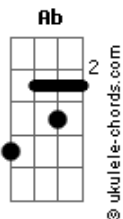

Beach House - On The Sea

tom:

Intro: Eb Fm Gm Eb
Ab Fm Cm Bb

Eb Fm Eb
Out on the sea we'd be forgiven
Ab Bb
Our bodies stark the spirit living
Ab Fm
Wouldn't you like to know
Cm Bb
How far you've got left to go?

Eb Fma9
Somebody's tried nobody made you
Ab Bb
It's not what you stole its what they gave you
Ab Fm
In or out you go
Cm Bb
In your silence your soul

(Eb Ab Fm Bb Ab)
(Fm Gm Ab Cm Bb)

Eb Ab
Would you rather go unwilling
Fm Bb Ab
The heart is full and now it's spilling

Fm
Barreling down the steps
Gm Ab Cm Bb
Only a moment left

Eb Ab
Acordes

In hind of sight no peace of mind
Fm Bb
Where you begin and I'm defined
Ab Fm Gm Ab Cm
Daughter of unconscious faith
Bb Ab Gm Fm
Time will tell in spite of me

Eb Ab
In hind of sight no peace of mind
Fm Bb
Where it begins and we'll define
Ab Fm Gm Ab Cm
Shadows bend and suddenly
Bb Ab Gm Fm
The world becomes and swallows me eeeeeeeeee
Eb Ab Fm Bb
Yeeeeeeeeaaaaaaah Yeeeeeeeeaaaaaaah

(Ab Gm Fm Gm)
(Ab Cm Bb)
(Ab Gm Fm Eb)

Eb Ab
Whistle to a friend
Fm Bb
Gentle 'til the end
Ab Gm Fm Gm Ab
Anyway, in a name, she takes shape
Cm Bb Ab Gm Fm Eb
Just the saaaaaame

[Final] Eb Fm Gm Ab Gm
Fm Gm Ab Cm Bb