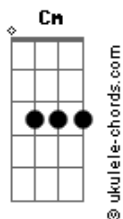

Beach House - On The Sea

tom:

Intro: Eb Fm Gm Eb
Ab Fm Cm Bb

Eb Fm Eb
Out on the sea we'd be forgiven
Ab Bb
Our bodies stark the spirit living
Ab Fm
Wouldn't you like to know
Cm Bb
How far you've got left to go?

Eb Fma9
Somebody's tried nobody made you
Ab Bb
It's not what you stole its what they gave you
Ab Fm
In or out you go
Cm Bb
In your silence your soul

(Eb Ab Fm Bb Ab)
(Fm Gm Ab Cm Bb)

Eb Ab
Would you rather go unwilling
Fm Bb Ab
The heart is full and now it's spilling

Fm
Barreling down the steps
Gm Ab Cm Bb
Only a moment left

Eb Ab
Acordes

In hind of sight no peace of mind
Fm Bb
Where you begin and I'm defined
Ab Fm Gm Ab Cm
Daughter of unconscious faith
Bb Ab Gm Fm
Time will tell in spite of me

Eb Ab
In hind of sight no peace of mind
Fm Bb
Where it begins and we'll define
Ab Fm Gm Ab Cm
Shadows bend and suddenly
Bb Ab Gm Fm
The world becomes and swallows me eeeeeeeeee
Eb Ab Fm Bb
Yeeeeeeeeaaaaaaah Yeeeeeeeeaaaaaaah

(Ab Gm Fm Gm)
(Ab Cm Bb)
(Ab Gm Fm Eb)

Eb Ab
Whistle to a friend
Fm Bb
Gentle 'til the end
Ab Gm Fm Gm Ab
Anyway, in a name, she takes shape
Cm Bb Ab Gm Fm Eb
Just the saaaaaame

[Final] Eb Fm Gm Ab Gm
Fm Gm Ab Cm Bb