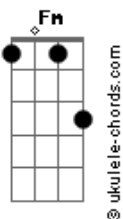

# Beach House - On The Sea

tom:

Intro: Eb Fm Gm Eb  
Ab Fm Cm Bb

Eb Fm Eb  
Out on the sea we'd be forgiven  
Ab Bb  
Our bodies stark the spirit living  
Ab Fm  
Wouldn't you like to know  
Cm Bb  
How far you've got left to go?

Eb Fma9  
Somebody's tried nobody made you  
Ab Bb  
It's not what you stole its what they gave you  
Ab Fm  
In or out you go  
Cm Bb  
In your silence your soul

( Eb Ab Fm Bb Ab )  
( Fm Gm Ab Cm Bb )

Eb Ab  
Would you rather go unwilling  
Fm Bb Ab  
The heart is full and now it's spilling

Fm  
Barreling down the steps  
Gm Ab Cm Bb  
Only a moment left

Eb Ab  
**Acordes**

In hind of sight no peace of mind  
Fm Bb  
Where you begin and I'm defined  
Ab Fm Gm Ab Cm  
Daughter of unconscious faith  
Bb Ab Gm Fm  
Time will tell in spite of me