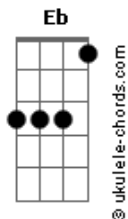

Beach House - On The Sea

tom:

Intro: Eb Fm Gm Eb
Ab Fm Cm Bb

Eb Fm Eb
Out on the sea we'd be forgiven
Ab Bb
Our bodies stark the spirit living
Ab Fm
Wouldn't you like to know
Cm Bb
How far you've got left to go?

Eb Fma9
Somebody's tried nobody made you
Ab Bb
It's not what you stole its what they gave you
Ab Fm
In or out you go
Cm Bb
In your silence your soul

(Eb Ab Fm Bb Ab)
(Fm Gm Ab Cm Bb)

Eb Ab
Would you rather go unwilling
Fm Bb Ab
The heart is full and now it's spilling

Fm
Barreling down the steps
Gm Ab Cm Bb
Only a moment left

Eb Ab
Acordes

In hind of sight no peace of mind
Fm Bb
Where you begin and I'm defined
Ab Fm Gm Ab Cm
Daughter of unconscious faith
Bb Ab Gm Fm
Time will tell in spite of me

Eb Ab
In hind of sight no peace of mind
Fm Bb
Where it begins and we'll define
Ab Fm Gm Ab Cm
Shadows bend and suddenly
Bb Ab Gm Fm
The world becomes and swallows me eeeeeeeee
Eb Ab Fm Bb
Yeeeeeeeeaaaaaaah Yeeeeeeeeaaaaaaah

(Ab Gm Fm Gm)
(Ab Cm Bb)
(Ab Gm Fm Eb)

Eb Ab
Whistle to a friend
Fm Bb
Gentle 'til the end
Ab Gm Fm Gm Ab
Anyway, in a name, she takes shape
Cm Bb Ab Gm Fm Eb
Just the saaaaaame

[Final] Eb Fm Gm Ab Gm
Fm Gm Ab Cm Bb