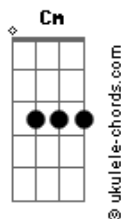

Beach House - On The Sea

tom:

Intro: Eb Fm Gm Eb
Ab Fm Cm Bb

Eb Fm Eb
Out on the sea we'd be forgiven
Ab Bb
Our bodies stark the spirit living
Ab Fm
Wouldn't you like to know
Cm Bb
How far you've got left to go?

Eb Fma9
Somebody's tried nobody made you
Ab Bb
It's not what you stole its what they gave you
Ab Fm
In or out you go
Cm Bb
In your silence your soul

(Eb Ab Fm Bb Ab)
(Fm Gm Ab Cm Bb)

Eb Ab
Would you rather go unwilling
Fm Bb Ab
The heart is full and now it's spilling

Fm
Barreling down the steps
Gm Ab Cm Bb
Only a moment left

Eb Ab
Acordes

In hind of sight no peace of mind
Fm Bb
Where you begin and I'm defined
Ab Fm Gm Ab Cm
Daughter of unconscious faith
Bb Ab Gm Fm
Time will tell in spite of me

Eb Ab
In hind of sight no peace of mind
Fm Bb
Where it begins and we'll define
Ab Fm Gm Ab Cm
Shadows bend and suddenly
Bb Ab Gm Fm
The world becomes and swallows me eeeeeeeee
Eb Ab Fm Bb
Yeeeeeeeeaaaaaaah Yeeeeeeeeaaaaaaah

(Ab Gm Fm Gm)
(Ab Cm Bb)
(Ab Gm Fm Eb)

Eb Ab
Whistle to a friend
Fm Bb
Gentle 'til the end
Ab Gm Fm Gm Ab
Anyway, in a name, she takes shape
Cm Bb Ab Gm Fm Eb
Just the saaaaaame

[Final] Eb Fm Gm Ab Gm
Fm Gm Ab Cm Bb