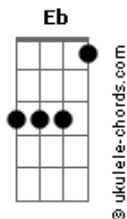

# Beach House - On The Sea

tom:

Intro: Eb Fm Gm Eb  
Ab Fm Cm Bb

Eb Fm Eb  
Out on the sea we'd be forgiven  
Ab Bb  
Our bodies stark the spirit living  
Ab Fm  
Wouldn't you like to know  
Cm Bb  
How far you've got left to go?

Eb Fma9  
Somebody's tried nobody made you  
Ab Bb  
It's not what you stole its what they gave you  
Ab Fm  
In or out you go  
Cm Bb  
In your silence your soul

( Eb Ab Fm Bb Ab )  
( Fm Gm Ab Cm Bb )

Eb Ab  
Would you rather go unwilling  
Fm Bb Ab  
The heart is full and now it's spilling

Fm  
Barreling down the steps  
Gm Ab Cm Bb  
Only a moment left

Eb Ab  
**Acordes**

In hind of sight no peace of mind  
Fm Bb  
Where you begin and I'm defined  
Ab Fm Gm Ab Cm  
Daughter of unconscious faith  
Bb Ab Gm Fm  
Time will tell in spite of me