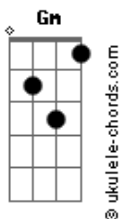

Beach House - On The Sea

tom:

Intro: Eb Fm Gm Eb
Ab Fm Cm Bb

Eb Fm Eb
Out on the sea we'd be forgiven
Ab Bb
Our bodies stark the spirit living
Ab Fm
Wouldn't you like to know
Cm Bb
How far you've got left to go?

Eb Fma9
Somebody's tried nobody made you
Ab Bb
It's not what you stole its what they gave you
Ab Fm
In or out you go
Cm Bb
In your silence your soul

(Eb Ab Fm Bb Ab)
(Fm Gm Ab Cm Bb)

Eb Ab
Would you rather go unwilling
Fm Bb Ab
The heart is full and now it's spilling

Fm
Barreling down the steps
Gm Ab Cm Bb
Only a moment left

Eb Ab
Acordes

In hind of sight no peace of mind
Fm Bb
Where you begin and I'm defined
Ab Fm Gm Ab Cm
Daughter of unconscious faith
Bb Ab Gm Fm
Time will tell in spite of me

Eb Ab
In hind of sight no peace of mind
Fm Bb
Where it begins and we'll define
Ab Fm Gm Ab Cm
Shadows bend and suddenly
Bb Ab Gm Fm
The world becomes and swallows me eeeeeeeee
Eb Ab Fm Bb
Yeeeeeeeeaaaaaaah Yeeeeeeeeaaaaaaah

(Ab Gm Fm Gm)
(Ab Cm Bb)
(Ab Gm Fm Eb)

Eb Ab
Whistle to a friend
Fm Bb
Gentle 'til the end
Ab Gm Fm Gm Ab
Anyway, in a name, she takes shape
Cm Bb Ab Gm Fm Eb
Just the saaaaaame

[Final] Eb Fm Gm Ab Gm
Fm Gm Ab Cm Bb