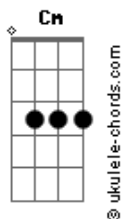

Beach House - On The Sea

tom:

Intro: Eb Fm Gm Eb
Ab Fm Cm Bb

Eb Fm Eb
Out on the sea we'd be forgiven
Ab Bb
Our bodies stark the spirit living
Ab Fm
Wouldn't you like to know
Cm Bb
How far you've got left to go?

Eb Fma9
Somebody's tried nobody made you
Ab Bb
It's not what you stole its what they gave you
Ab Fm
In or out you go
Cm Bb
In your silence your soul

(Eb Ab Fm Bb Ab)
(Fm Gm Ab Cm Bb)

Eb Ab
Would you rather go unwilling
Fm Bb Ab
The heart is full and now it's spilling

Fm
Barreling down the steps
Gm Ab Cm Bb
Only a moment left

Eb Ab
Acordes

In hind of sight no peace of mind
Fm Bb
Where you begin and I'm defined
Ab Fm Gm Ab Cm
Daughter of unconscious faith
Bb Ab Gm Fm
Time will tell in spite of me

Eb Ab
In hind of sight no peace of mind
Fm Bb
Where it begins and we'll define
Ab Fm Gm Ab Cm
Shadows bend and suddenly
Bb Ab Gm Fm
The world becomes and swallows me eeeeeeeee
Eb Ab Fm Bb
Yeeeeeeeeaaaaaaah Yeeeeeeeeaaaaaaah

(Ab Gm Fm Gm)
(Ab Cm Bb)
(Ab Gm Fm Eb)

Eb Ab
Whistle to a friend
Fm Bb
Gentle 'til the end
Ab Gm Fm Gm Ab
Anyway, in a name, she takes shape
Cm Bb Ab Gm Fm Eb
Just the saaaaaame

[Final] Eb Fm Gm Ab Gm
Fm Gm Ab Cm Bb