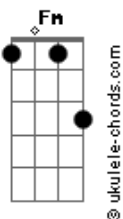

Beach House - On The Sea

tom:

Intro: Eb Fm Gm Eb
Ab Fm Cm Bb

Eb Fm Eb
Out on the sea we'd be forgiven
Ab Bb
Our bodies stark the spirit living
Ab Fm
Wouldn't you like to know
Cm Bb
How far you've got left to go?

Eb Fma9
Somebody's tried nobody made you
Ab Bb
It's not what you stole its what they gave you
Ab Fm
In or out you go
Cm Bb
In your silence your soul

(Eb Ab Fm Bb Ab)
(Fm Gm Ab Cm Bb)

Eb Ab
Would you rather go unwilling
Fm Bb Ab
The heart is full and now it's spilling

Fm
Barreling down the steps
Gm Ab Cm Bb
Only a moment left

Eb Ab
Acordes

In hind of sight no peace of mind
Fm Bb
Where you begin and I'm defined
Ab Fm Gm Ab Cm
Daughter of unconscious faith
Bb Ab Gm Fm
Time will tell in spite of me

Eb Ab
In hind of sight no peace of mind
Fm Bb
Where it begins and we'll define
Ab Fm Gm Ab Cm
Shadows bend and suddenly
Bb Ab Gm Fm
The world becomes and swallows me eeeeeeeee
Eb Ab Fm Bb
Yeeeeeeeeaaaaaaah Yeeeeeeeeaaaaaaah

(Ab Gm Fm Gm)
(Ab Cm Bb)
(Ab Gm Fm Eb)

Eb Ab
Whistle to a friend
Fm Bb
Gentle 'til the end
Ab Gm Fm Gm Ab
Anyway, in a name, she takes shape
Cm Bb Ab Gm Fm Eb
Just the saaaaaame

[Final] Eb Fm Gm Ab Gm
Fm Gm Ab Cm Bb