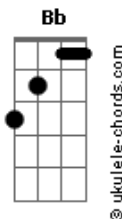

Beach House - On The Sea

tom:

Intro: Eb Fm Gm Eb
Ab Fm Cm Bb

Eb Fm Eb
Out on the sea we'd be forgiven
Ab Bb
Our bodies stark the spirit living
Ab Fm
Wouldn't you like to know
Cm Bb
How far you've got left to go?

Eb Fma9
Somebody's tried nobody made you
Ab Bb
It's not what you stole its what they gave you
Ab Fm
In or out you go
Cm Bb
In your silence your soul

(Eb Ab Fm Bb Ab)
(Fm Gm Ab Cm Bb)

Eb Ab
Would you rather go unwilling
Fm Bb Ab
The heart is full and now it's spilling

Fm
Barreling down the steps
Gm Ab Cm Bb
Only a moment left

Eb Ab
Acordes

In hind of sight no peace of mind
Fm Bb
Where you begin and I'm defined
Ab Fm Gm Ab Cm
Daughter of unconscious faith
Bb Ab Gm Fm
Time will tell in spite of me

Eb Ab
In hind of sight no peace of mind
Fm Bb
Where it begins and we'll define
Ab Fm Gm Ab Cm
Shadows bend and suddenly
Bb Ab Gm Fm
The world becomes and swallows me eeeeeeeee
Eb Ab Fm Bb
Yeeeeeeeeaaaaaaah Yeeeeeeeeaaaaaaah

(Ab Gm Fm Gm)
(Ab Cm Bb)
(Ab Gm Fm Eb)

Eb Ab
Whistle to a friend
Fm Bb
Gentle 'til the end
Ab Gm Fm Gm Ab
Anyway, in a name, she takes shape
Cm Bb Ab Gm Fm Eb
Just the saaaaaame

[Final] Eb Fm Gm Ab Gm
Fm Gm Ab Cm Bb