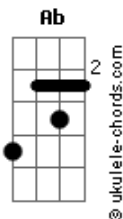

Beach House - On The Sea

tom:

Intro: Eb Fm Gm Eb
Ab Fm Cm Bb

Eb Fm Eb
Out on the sea we'd be forgiven
Ab Bb
Our bodies stark the spirit living
Ab Fm
Wouldn't you like to know
Cm Bb
How far you've got left to go?

Eb Fma9
Somebody's tried nobody made you
Ab Bb
It's not what you stole its what they gave you
Ab Fm
In or out you go
Cm Bb
In your silence your soul

(Eb Ab Fm Bb Ab)
(Fm Gm Ab Cm Bb)

Eb Ab
Would you rather go unwilling
Fm Bb Ab
The heart is full and now it's spilling

Fm
Barreling down the steps
Gm Ab Cm Bb
Only a moment left

Eb Ab
Acordes

In hind of sight no peace of mind
Fm Bb
Where you begin and I'm defined
Ab Fm Gm Ab Cm
Daughter of unconscious faith
Bb Ab Gm Fm
Time will tell in spite of me

Eb Ab
In hind of sight no peace of mind
Fm Bb
Where it begins and we'll define
Ab Fm Gm Ab Cm
Shadows bend and suddenly
Bb Ab Gm Fm
The world becomes and swallows me eeeeeeeee
Eb Ab Fm Bb
Yeeeeeeeeaaaaaaah Yeeeeeeeeaaaaaaah

(Ab Gm Fm Gm)
(Ab Cm Bb)
(Ab Gm Fm Eb)

Eb Ab
Whistle to a friend
Fm Bb
Gentle 'til the end
Ab Gm Fm Gm Ab
Anyway, in a name, she takes shape
Cm Bb Ab Gm Fm Eb
Just the saaaaaame

[Final] Eb Fm Gm Ab Gm
Fm Gm Ab Cm Bb