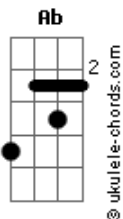

Beach House - On The Sea

tom:

Intro: Eb Fm Gm Eb
Ab Fm Cm Bb

Eb Fm Eb
Out on the sea we'd be forgiven
Ab Bb
Our bodies stark the spirit living
Ab Fm
Wouldn't you like to know
Cm Bb
How far you've got left to go?

Eb Fma9
Somebody's tried nobody made you
Ab Bb
It's not what you stole its what they gave you
Ab Fm
In or out you go
Cm Bb
In your silence your soul

(Eb Ab Fm Bb Ab)
(Fm Gm Ab Cm Bb)

Eb Ab
Would you rather go unwilling
Fm Bb Ab
The heart is full and now it's spilling

Fm
Barreling down the steps
Gm Ab Cm Bb
Only a moment left

Eb Ab
Acordes

In hind of sight no peace of mind
Fm Bb
Where you begin and I'm defined
Ab Fm Gm Ab Cm
Daughter of unconscious faith
Bb Ab Gm Fm
Time will tell in spite of me

Eb Ab
In hind of sight no peace of mind
Fm Bb
Where it begins and we'll define
Ab Fm Gm Ab Cm
Shadows bend and suddenly
Bb Ab Gm Fm
The world becomes and swallows me eeeeeeeee
Eb Ab Fm Bb
Yeeeeeeeeaaaaaaah Yeeeeeeeeaaaaaaah

(Ab Gm Fm Gm)
(Ab Cm Bb)
(Ab Gm Fm Eb)

Eb Ab
Whistle to a friend
Fm Bb
Gentle 'til the end
Ab Gm Fm Gm Ab
Anyway, in a name, she takes shape
Cm Bb Ab Gm Fm Eb
Just the saaaaaame

[Final] Eb Fm Gm Ab Gm
Fm Gm Ab Cm Bb