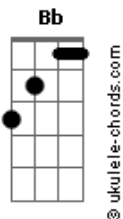

Beach House - On The Sea

tom:

Intro: Eb Fm Gm Eb
Ab Fm Cm Bb

Eb Fm Eb
Out on the sea we'd be forgiven
Ab Bb
Our bodies stark the spirit living
Ab Fm
Wouldn't you like to know
Cm Bb
How far you've got left to go?

Eb Fma9
Somebody's tried nobody made you
Ab Bb
It's not what you stole its what they gave you
Ab Fm
In or out you go
Cm Bb
In your silence your soul

(Eb Ab Fm Bb Ab)
(Fm Gm Ab Cm Bb)

Eb Ab
Would you rather go unwilling
Fm Bb Ab
The heart is full and now it's spilling

Fm
Barreling down the steps
Gm Ab Cm Bb
Only a moment left

Eb Ab
Acordes

In hind of sight no peace of mind
Fm Bb
Where you begin and I'm defined
Ab Fm Gm Ab Cm
Daughter of unconscious faith
Bb Ab Gm Fm
Time will tell in spite of me

Eb Ab
In hind of sight no peace of mind
Fm Bb
Where it begins and we'll define
Ab Fm Gm Ab Cm
Shadows bend and suddenly
Bb Ab Gm Fm
The world becomes and swallows me eeeeeeeee
Eb Ab Fm Bb
Yeeeeeeeeaaaaaaah Yeeeeeeeeaaaaaaah

(Ab Gm Fm Gm)
(Ab Cm Bb)
(Ab Gm Fm Eb)

Eb Ab
Whistle to a friend
Fm Bb
Gentle 'til the end
Ab Gm Fm Gm Ab
Anyway, in a name, she takes shape
Cm Bb Ab Gm Fm Eb
Just the saaaaaame

[Final] Eb Fm Gm Ab Gm
Fm Gm Ab Cm Bb