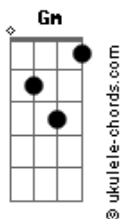

Beach House - On The Sea

tom:

Intro: Eb Fm Gm Eb
Ab Fm Cm Bb

Eb Fm Eb
Out on the sea we'd be forgiven
Ab Bb
Our bodies stark the spirit living
Ab Fm
Wouldn't you like to know
Cm Bb
How far you've got left to go?

Eb Fma9
Somebody's tried nobody made you
Ab Bb
It's not what you stole its what they gave you
Ab Fm
In or out you go
Cm Bb
In your silence your soul

(Eb Ab Fm Bb Ab)
(Fm Gm Ab Cm Bb)

Eb Ab
Would you rather go unwilling
Fm Bb Ab
The heart is full and now it's spilling

Fm
Barreling down the steps
Gm Ab Cm Bb
Only a moment left

Eb Ab
Acordes

In hind of sight no peace of mind
Fm Bb
Where you begin and I'm defined
Ab Fm Gm Ab Cm
Daughter of unconscious faith
Bb Ab Gm Fm
Time will tell in spite of me

Eb Ab
In hind of sight no peace of mind
Fm Bb
Where it begins and we'll define
Ab Fm Gm Ab Cm
Shadows bend and suddenly
Bb Ab Gm Fm
The world becomes and swallows me eeeeeeeee
Eb Ab Fm Bb
Yeeeeeeeeaaaaaaah Yeeeeeeeeaaaaaaah

(Ab Gm Fm Gm)
(Ab Cm Bb)
(Ab Gm Fm Eb)

Eb Ab
Whistle to a friend
Fm Bb
Gentle 'til the end
Ab Gm Fm Gm Ab
Anyway, in a name, she takes shape
Cm Bb Ab Gm Fm Eb
Just the saaaaaame

[Final] Eb Fm Gm Ab Gm
Fm Gm Ab Cm Bb