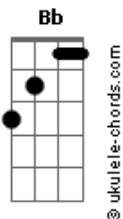

# Beach House - On The Sea

tom:

Intro: Eb Fm Gm Eb  
Ab Fm Cm Bb

Eb Fm Eb  
Out on the sea we'd be forgiven  
Ab Bb  
Our bodies stark the spirit living  
Ab Fm  
Wouldn't you like to know  
Cm Bb  
How far you've got left to go?

Eb Fma9  
Somebody's tried nobody made you  
Ab Bb  
It's not what you stole its what they gave you  
Ab Fm  
In or out you go  
Cm Bb  
In your silence your soul

( Eb Ab Fm Bb Ab )  
( Fm Gm Ab Cm Bb )

Eb Ab  
Would you rather go unwilling  
Fm Bb Ab  
The heart is full and now it's spilling

Fm  
Barreling down the steps  
Gm Ab Cm Bb  
Only a moment left

Eb Ab  
**Acordes**

In hind of sight no peace of mind  
Fm Bb  
Where you begin and I'm defined  
Ab Fm Gm Ab Cm  
Daughter of unconscious faith  
Bb Ab Gm Fm  
Time will tell in spite of me