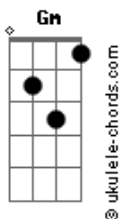

Beach House - On The Sea

tom:

Intro: Eb Fm Gm Eb
Ab Fm Cm Bb

Eb Fm Eb
Out on the sea we'd be forgiven
Ab Bb
Our bodies stark the spirit living
Ab Fm
Wouldn't you like to know
Cm Bb
How far you've got left to go?

Eb Fma9
Somebody's tried nobody made you
Ab Bb
It's not what you stole its what they gave you
Ab Fm
In or out you go
Cm Bb
In your silence your soul

(Eb Ab Fm Bb Ab)
(Fm Gm Ab Cm Bb)

Eb Ab
Would you rather go unwilling
Fm Bb Ab
The heart is full and now it's spilling

Fm
Barreling down the steps
Gm Ab Cm Bb
Only a moment left

Eb Ab
Acordes

In hind of sight no peace of mind
Fm Bb
Where you begin and I'm defined
Ab Fm Gm Ab Cm
Daughter of unconscious faith
Bb Ab Gm Fm
Time will tell in spite of me

Eb Ab
In hind of sight no peace of mind
Fm Bb
Where it begins and we'll define
Ab Fm Gm Ab Cm
Shadows bend and suddenly
Bb Ab Gm Fm
The world becomes and swallows me eeeeeeeeee
Eb Ab Fm Bb
Yeeeeeeeeaaaaaaah Yeeeeeeeeaaaaaaah

(Ab Gm Fm Gm)
(Ab Cm Bb)
(Ab Gm Fm Eb)

Eb Ab
Whistle to a friend
Fm Bb
Gentle 'til the end
Ab Gm Fm Gm Ab
Anyway, in a name, she takes shape
Cm Bb Ab Gm Fm Eb
Just the saaaaaame

[Final] Eb Fm Gm Ab Gm
Fm Gm Ab Cm Bb