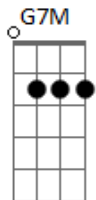

Beach House - Levitation

tom: G

Intro: D

D A D
You and me
Gbm G D A D
with our long hair on the cold wall
Gbm G D A D
After midnight we could feel it all
Gbm G D A D
....I go anywhere you want to

Gbm G D A D
.....You should see
Gbm G D A D
there's a place I want to take you
Gbm G D A D
When the train comes I will hold you
Gbm G D A D
...Cause you blow my mind

Gbm G D A D
.....On the bridge
Gbm G D A D
levitating cause we want to
Gbm G D A D
When the unknown will surround you
Gbm G D A D
...There is no right time
Gbm G D
There is no right time

G7M
The branches of the trees
D Em G7M D Em
They will hang lower now
G7M

You will grow too quick
D Em G7M D Em
Then you will get over it
G7M
The branches of the trees
D Em G7M
They will hang lower now

[Solo]

[Final]

Gbm G7M
There's a place I want to take you
Gbm G7M
When the unknown will surround you
Gbm G7M
There's a place I want to take you
Gbm G7M
Will you hide when they end up go looking for you
Gbm G7M
When the unknown will surround you
Gbm G7M
Take my hand as our bodies lift up slowly
Gbm G7M
Theres a place I want to take you
Gbm G7M
Will you hide when they end up go looking for you
Gbm G7M
When the unknown will surround you
Gbm G7M
Take my hand as our bodies lift up slowly
Gbm G7M
Theres a place I want to take you...

Acordes

© ukulele-chords.com