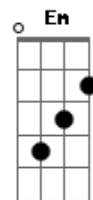

© ukulele-chords.com