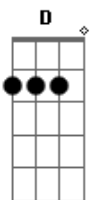

© ukulele-chords.com