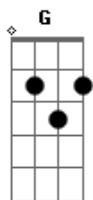

© ukulele-chords.com