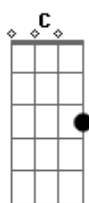

© ukulele-chords.com