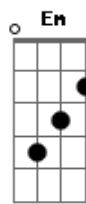

© ukulele-chords.com