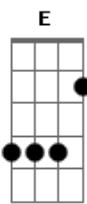

© ukulele-chords.com