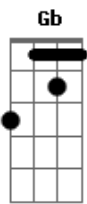

Beach Bunny - Sports

tom:
Gb (forma dos acordes no tom de E)
Capostraste na 2ª casa

[Primeira Parte]

G Em
If you feel lonely
Am D G
I could be lonely with you
Em
Tell me, baby
Am D
Why do you seem so blue?

[Pré-Refrão]

Am D
Why are we so complicated?
Am D
Maybe love is overrated

[Refrão]

G D
I'm tired of waiting

G D Am C
Save the games for the girls on the tennis court
G D
Say you need me
Am C
But lately, you feel unsure
G D Am
Come on to me, come on to me
C
I need more

G D Am
OoOo OoOo Ooo

[Segunda Parte]

G Em
If you feel broken
Am D G

Promise I won't break your heart
Em
If you shatter
Am D
I won't let you fall apart

[Pre-Chorus]

Am D
Why are we so complicated?
Am D
Love's a word I've always hated

[Chorus]

G D
I'm tired of waiting

G D Am C
Save the games for the girls on the tennis court
G D
Say you need me
Am C
But lately, you feel unsure
G D Am
Come on to me, come on to me
C
I need more

(Guitar Solo)

guitar 1:
guitar 2:

[Breakdown / Outro]

C G D Am
It always feels like
C G D Am
I need more
C G D Am
Jesus Christ, you're so confusing
C G D Am
If we keep score
C G D Am
Bet my money that I'm losing

Acordes