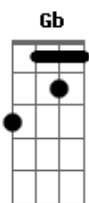

Beach Bunny - Sports

tom:
Gb (forma dos acordes no tom de E)
Capostraste na 2ª casa

[Primeira Parte]

G Em
If you feel lonely
Am D G
I could be lonely with you
Em
Tell me, baby
Am D
Why do you seem so blue?

[Pré-Refrão]

Am D
Why are we so complicated?
Am D
Maybe love is overrated

[Refrão]

G D
I'm tired of waiting

G D Am C
Save the games for the girls on the tennis court
G D
Say you need me
Am C
But lately, you feel unsure
G D Am
Come on to me, come on to me
C
I need more

G D Am
OoOo OoOo Ooo

[Segunda Parte]

G Em
If you feel broken
Am D G

Promise I won't break your heart
Em
If you shatter
Am D
I won't let you fall apart

[Pre-Chorus]

Am D
Why are we so complicated?
Am D
Love's a word I've always hated

[Chorus]

G D
I'm tired of waiting

G D Am C
Save the games for the girls on the tennis court
G D
Say you need me
Am C
But lately, you feel unsure
G D Am
Come on to me, come on to me
C
I need more

(Guitar Solo)

guitar 1:
guitar 2:

[Breakdown / Outro]

C G D Am
It always feels like
C G D Am
I need more
C G D Am
Jesus Christ, you're so confusing
C G D Am
If we keep score
C G D Am
Bet my money that I'm losing

Acordes