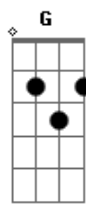

© ukulele-chords.com