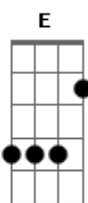

© ukulele-chords.com