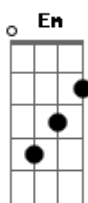

© ukulele-chords.com