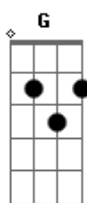

© ukulele-chords.com