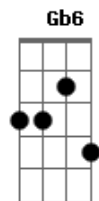

© ukulele-chords.com