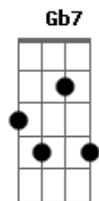

© ukulele-chords.com