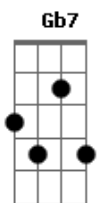

© ukulele-chords.com