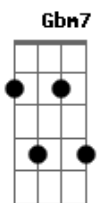

The Beach Boys - Summer Dream

Tom: A
Intro: A7M Bm7 E7

A7M Bm7
Drive your car down to the sea
Dbm7 Gbm7 Gb7
All the while you build a scheme
Bm7 Dbm7
Take her hand and walk on with her
Bm7 Bm7 E7
Make it real your Summer dream

A7M Bm7
Smell the warm and salty air
Dbm7 Gbm7 Gb7
See a wave reflect a beam
Bm7 Dbm7
Stop and find a pretty shell for her
Bm7 Bm7 A7M
Make it real your Summer dream

Bm7 E7 A7M Gbm7

See another couple over there
Bm7 Db7 Gb7 Gb6
To them an ordinary day
Bm7 Dm
Soon you wonder the time has gone
Bm7 Bm7 E7
The sun has almost slipped away

A7M Bm7
Now it's gone and your alone
Dbm7 Gbm7 Gb7
Bm7
In her eyes you see a gleam
Bm7 Bm7 A7M
Time has come for you to show your love
Bm7 Bm7 A7M
Make it real your Summer dream

Bm7 Bm7 A7M
Make it real your Summer dream
Bm7 Bm7 A7M
Make it real your Summer dream

Acordes

© ukulele-chords.com

© ukulele-chords.com

© ukulele-chords.com

© ukulele-chords.com

© ukulele-chords.com

© ukulele-chords.com

© ukulele-chords.com

© ukulele-chords.com

© ukulele-chords.com

© ukulele-chords.com