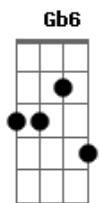

© ukulele-chords.com