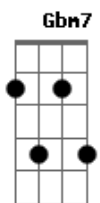

© ukulele-chords.com