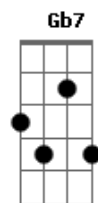

© ukulele-chords.com