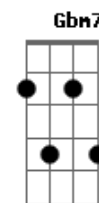

© ukulele-chords.com

© ukulele-chords.com