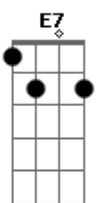

© ukulele-chords.com